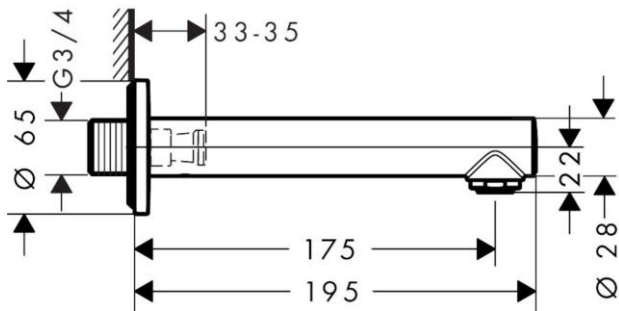

Brand : HANSGROHE, Germany  
 Name : TALIS S bath spout  
 Item Code : 72410.000  
 Designer : Hansgrohe  
 Color / Finish : Chrome  
 Dimensions : Overall (LxWxH in cm)  
 23 x 6.5x 6.5cm

**Product info:**

- connection type: G 3/4
- with silencer
- with escutcheon
- projection 175 mm
- wall-mounted
- maximum flow rate at 3 bar: 21,5 l/min
- spray type: normal spray

**Technology**

**Flowchart**

The consumption was measured in combination with the appropriate fittings (thermostat/mixer/in-wall valve) to reflect actual application in practice.