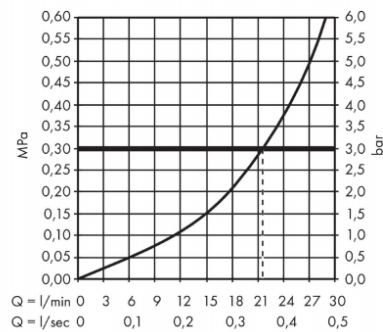

Brand : HANSGROHE, Germany  
 Name : TALIS S bath spout  
 Item Code : 72410.000  
 Designer : Hansgrohe  
 Color / Finish : Chrome  
 Dimensions : Overall (LxWxH in cm)  
 23 x 6.5x 6.5cm

**Product info:**

- connection type: G 3/4
- with silencer
- with escutcheon
- projection 175 mm
- wall-mounted
- maximum flow rate at 3 bar: 21,5 l/min
- spray type: normal spray

**Technology**

**Flowchart**

The consumption was measured in combination with the appropriate fittings (thermostat/mixer/in-wall valve) to reflect actual application in practice.