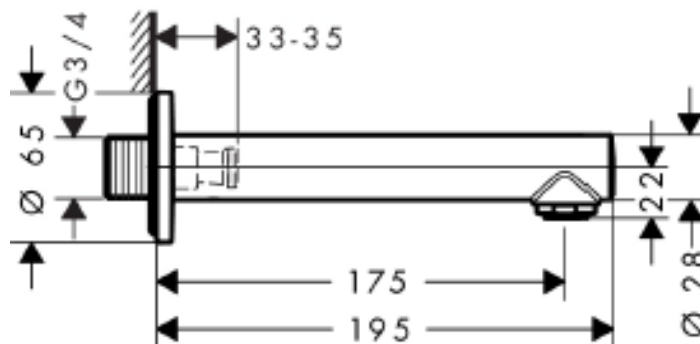

SPECIFICATION SHEET - fittings

BRAND:	hansgrohe	Product Photo:
ORIGIN:	Germany	
SERIES:	Talis S	
PRODUCT DESCRIPTION:	Bath Spout 3/4"	
MODEL No.	72410 000	
FINISH/COLOUR:	Chrome-plated	
DIMENSIONS:	195mm length 175mm spout projection	
OPTIONAL MATCHING PARTS:		

Technical Informations: Suitable for continous flow water heater

REMINDER:	Pipe flushing must be done before faucets are installed. Failure to do so voids the warranty.
	Do not use cleaners containing abrasive cleansers, ammonia, bleach, acids, waxes, alcohol, solvents or other products not recommended for chrome.
	All information is for reference only, installation shall always be based on the actual product delivered.