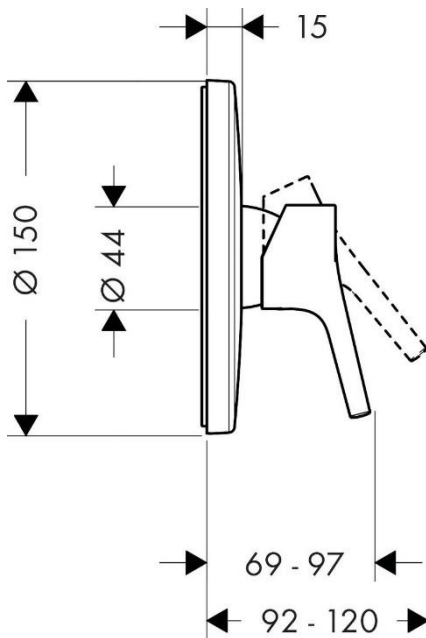

Brand : HANSGROHE, Germany
Name : TALIS S single lever bath mixer for concealed installation
Item Code : 72405.000
Designer : Hansgrohe
Color / Finish : Chrome
Dimensions : Overall (LxWxH in cm)
15 x 12x 17.7cm

Product info:

- flow rate upper outlet: 21 l/min
- flow rate lower outlet: 29 l/min
- connection type: basic set
- ceramic cartridge
- temperature limitation adjustable
- diverter with automatic resetting

Add-ons

- 1 x 01800.180 Universal ibox
- 1 x 97759.000 coupling set

Flowchart

Flushing of pipe must be done before fittings are installed. Failure to do so voids the warranty.

Follow cleaning instructions and avoid using any harmful chemicals.

All information is for reference only. Installation shall always be based on the specs provided with actual delivered items.

For more info, visit www.kuysen.com