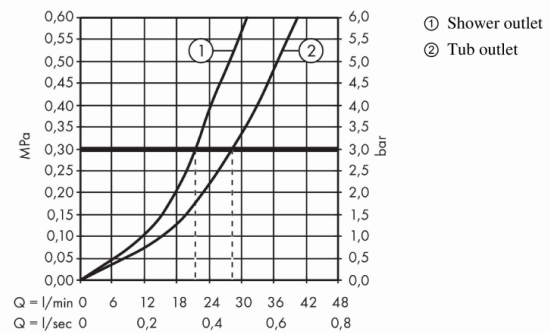

Flowchart

Flushing of pipe must be done before fittings are installed. Failure to do so voids the warranty.

Follow cleaning instructions and avoid using any harmful chemicals.

All information is for reference only. Installation shall always be based on the specs provided with actual delivered items.

For more info, visit www.kuysen.com