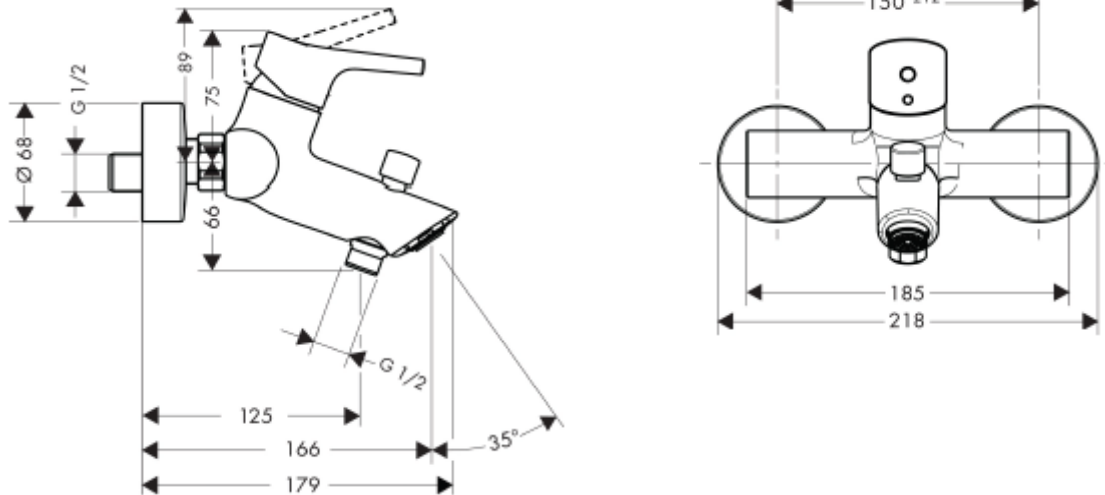

SPECIFICATION SHEET - fittings

BRAND:	hansgrohe	Product Photo:
ORIGIN:	Germany	
SERIES:	Talis S	
PRODUCT DESCRIPTION:	Exposed single lever bath/shower with automatic diverter • Flow rate: 22 l./min. at 3 bar • Flow pressure; 1~5 bar (15~70 psi)	
MODEL No.	72400 000	
FINISH/COLOUR:	Chrome-plated	
DIMENSIONS:	179mm L x 218mm W 166mm spout projection	
OPTIONAL MATCHING PARTS:	handshower set	

Technical Informations: Suitable for continous flow water heater

REMINDER:	Pipe flushing must be done before faucets are installed. Failure to do so voids the warranty. Do not use cleaners containing abrasive cleansers, ammonia, bleach, acids, waxes, alcohol, solvents or other products not recommended for chrome. All information is for reference only, installation shall always be based on the actual product delivered.