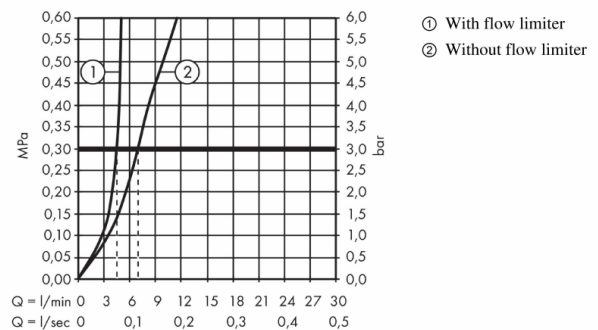

Product info:

- consists of single lever basin mixer, pop-up waste set (metal)
- ComfortZone 150
- Spray type: normal spray
- flow rate at 3 bar: 5 l/min
- ceramic cartridge
- ceramic valves hot/ cold 90°
- suitable for continuous flow water heaters
- temperature limitation adjustable
- suitable for continuous flow water heaters

Add-ons

- 2 x Angle valve 1/2 x 3/8 with conical nut
- 1 x P-trap

Technology

Flowchart

Flushing of pipe must be done before fittings are installed. Failure to do so voids the warranty.

Follow cleaning instructions and avoid using any harmful chemicals.