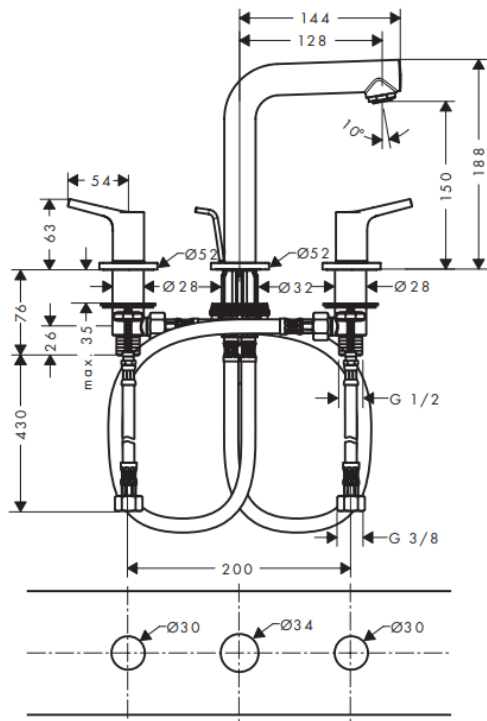

Brand : HANSGROHE, Germany
 Name : TALIS S 3-hole basin mixer 150 with pop-up waste set
 Item Code : 72130.000
 Designer : Hansgrohe
 Color / Finish : Chrome
 Dimensions : Overall (LxWxH in cm)
 20 x 28 x 188cm

Product info:

- consists of single lever basin mixer, pop-up waste set (metal)
- ComfortZone 150
- Spray type: normal spray
- flow rate at 3 bar: 5 l/min
- ceramic cartridge
- ceramic valves hot/ cold 90°
- suitable for continuous flow water heaters
- temperature limitation adjustable
- suitable for continuous flow water heaters

Add-ons

- 2 x Angle valve 1/2 x 3/8 with conical nut
- 1 x P-trap

Technology

Flowchart

Flushing of pipe must be done before fittings are installed. Failure to do so voids the warranty.

Follow cleaning instructions and avoid using any harmful chemicals.