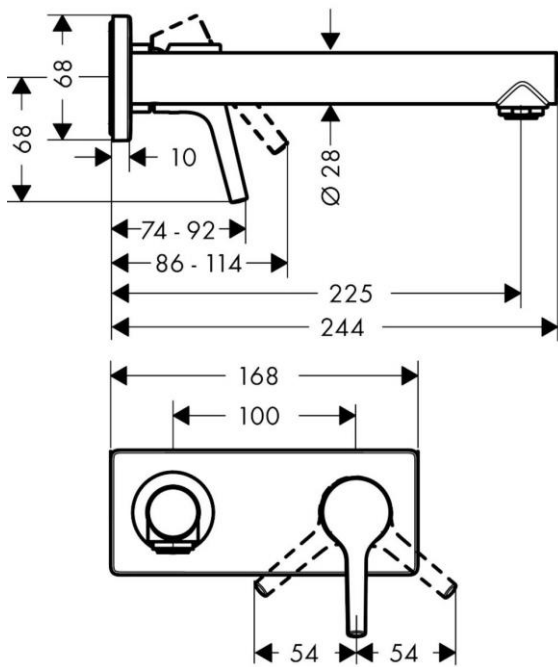

Brand : HANSGROHE, Germany
Name : TALIS S single lever basin mixer for concealed installation wall-mounted with spout
Item Code : 72111.000
Designer : Hansgrohe
Color / Finish : Chrome
Dimensions : Overall (LxWxH in cm)
 22.4 x 16.8x 10.2cm

Product info:

- consists of single lever basin mixer for concealed installation wall-mounted, non-closing waste set (metal)
- projection 225 mm
- normal spray
- flow rate at 3 bar: 5 l/min
- ceramic cartridge
- temperature limitation adjustable
- suitable for continuous flow water heaters
- handle can be positioned on the right or left, depends on the basic set installation

Add-ons

- 1 x 13622.180 basic set for wall basin mixer
- 1 x P-trap

Technology

Flowchart

Flushing of pipe must be done before fittings are installed. Failure to do so voids the warranty.
 Follow cleaning instructions and avoid using any harmful chemicals.
 All information is for reference only. Installation shall always be based on the specs provided with actual delivered items.
 For more info, visit www.kuysen.com