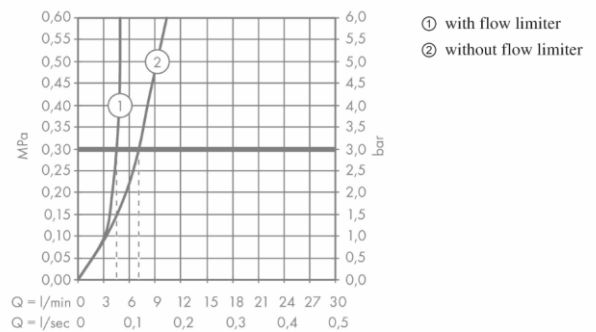

Product info:

- consists of single lever basin mixer for concealed installation wall-mounted, non-closing waste set (metal)
- projection 225 mm
- normal spray
- flow rate at 3 bar: 5 l/min
- ceramic cartridge
- temperature limitation adjustable
- suitable for continuous flow water heaters
- handle can be positioned on the right or left, depends on the basic set installation

Add-ons

- 1 x 13622.180 basic set for wall basin mixer
- 1 x P-trap

Technology

Flowchart

Flushing of pipe must be done before fittings are installed. Failure to do so voids the warranty.
 Follow cleaning instructions and avoid using any harmful chemicals.
 All information is for reference only. Installation shall always be based on the specs provided with actual delivered items.
 For more info, visit www.kuysen.com