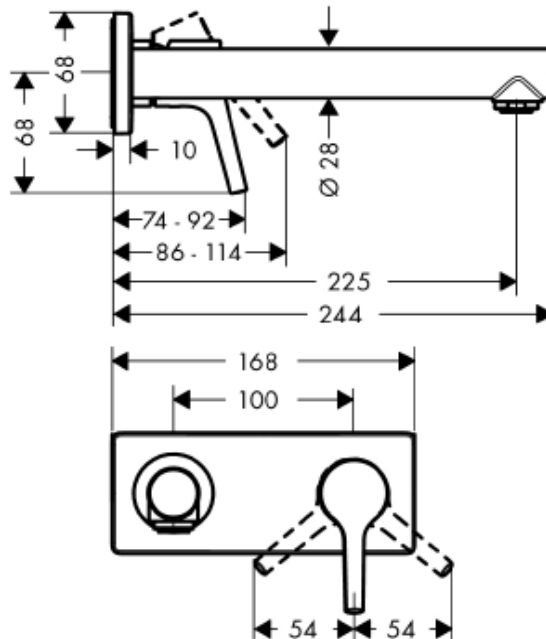

SPECIFICATION SHEET - fittings

BRAND:	hansgrohe	Product Photo:
ORIGIN:	Germany	
SERIES:	Talis S	
PRODUCT DESCRIPTION:	Finish set for wall mounted single lever basin mixer • Flow rate: 5 l./min. at 3 bar • Flow pressure; 1~5 bar (15~70 psi)	
MODEL No.	72111 000	
FINISH/COLOUR:	Chrome-plated	
DIMENSIONS:	244mm L x 168mm W x 68mm H 225mm spout projection	
OPTIONAL MATCHING PARTS:	basic set 13622180 for concealed single lever basin mixer 1x basin waste trap	

Technical Informations: Suitable for continous flow water heater

REMINDER:	Pipe flushing must be done before faucets are installed. Failure to do so voids the warranty.
	Do not use cleaners containing abrasive cleansers, ammonia, bleach, acids, waxes, alcohol, solvents or other products not recommended for chrome.
	All information is for reference only, installation shall always be based on the actual product delivered.