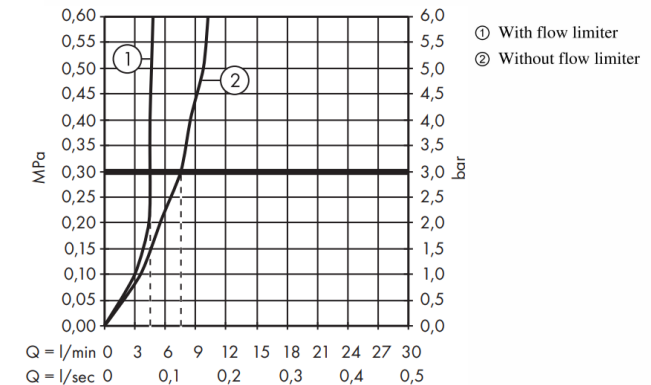

Flowchart

Flushing of pipe must be done before fittings are installed. Failure to do so voids the warranty.
Follow cleaning instructions and avoid using any harmful chemicals.
All information is for reference only. Installation shall always be based on the specs provided with actual delivered items.
For more info, visit www.kuysen.com