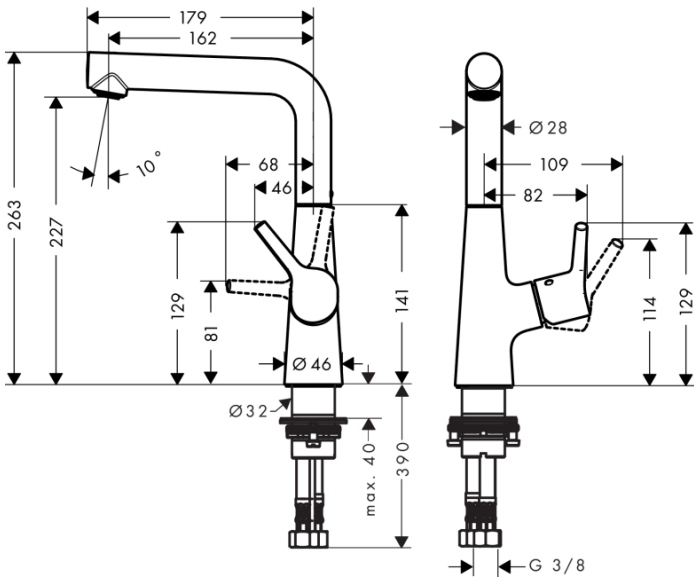

Brand : HANSGROHE, Germany
 Name : TALIS S single lever basin mixer 210 with swivel spout and pop-up waste set
 Item Code : 72105.000
 Designer : Hansgrohe
 Color / Finish : Chrome
 Dimensions : Overall (LxWxH in cm)
 20.2 x 10.5 x 26.3cm

- Product info:**
- consists of single lever basin mixer, pop-up waste set (metal)
 - ComfortZone 210
 - projection 162 mm
 - swivel range 120°
 - Spray type: normal spray
 - flow rate at 3 bar: 5 l/min
 - ceramic cartridge
 - temperature limitation adjustable
 - suitable for continuous flow water heaters
- Add-ons**
- 2 x Angle valve $\frac{1}{2} \times \frac{3}{8}$ with conical nut
 - 1 x P-trap