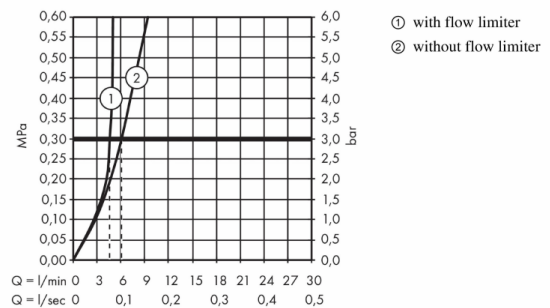

**Product info:**

- consists of basin mixer, pop-up waste set (metal)
- ComfortZone 190
- projection 131 mm
- spray type: normal spray
- flow rate at 3 bar: 5 l/min
- Select cartridge with temperature control
- temperature limitation adjustable
- suitable for continuous flow water heaters

**Add-ons**

- 2 x Angle valve 1/2 x 3/8 with conical nut
- 1 x P-trap

**Technology**

**Flowchart**

Flushing of pipe must be done before fittings are installed. Failure to do so voids the warranty.

Follow cleaning instructions and avoid using any harmful chemicals.