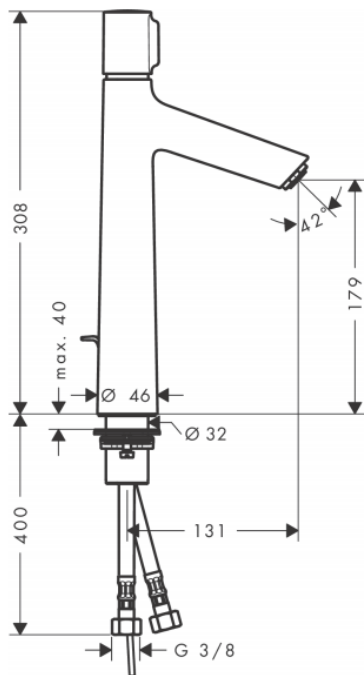

Brand : HANSGROHE, Germany  
 Name : TALIS SELECT S basin mixer 190 with pop-up waste set  
 Item Code : 72044.000  
 Designer : Hansgrohe  
 Color / Finish : Chrome  
 Dimensions : Overall (LxWxH in cm)  
 20.6 x 4.6 x 30.8cm

**Product info:**

- consists of basin mixer, pop-up waste set (metal)
- ComfortZone 190
- projection 131 mm
- spray type: normal spray
- flow rate at 3 bar: 5 l/min
- Select cartridge with temperature control
- temperature limitation adjustable
- suitable for continuous flow water heaters

**Add-ons**

- 2 x Angle valve 1/2 x 3/8 with conical nut
- 1 x P-trap

**Technology**

**Flowchart**

Flushing of pipe must be done before fittings are installed. Failure to do so voids the warranty.

Follow cleaning instructions and avoid using any harmful chemicals.