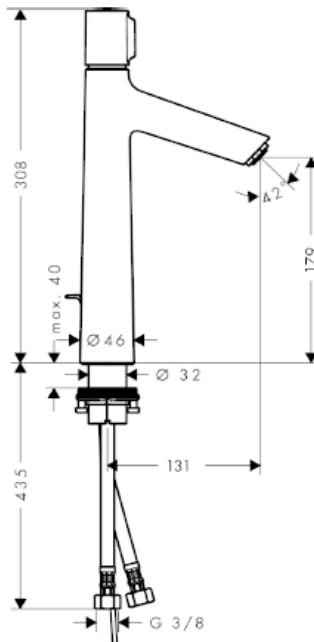

SPECIFICATION SHEET - fittings

BRAND:	hansgrohe	Product Photo:
ORIGIN:	Germany	
SERIES:	Talis Select S	
PRODUCT DESCRIPTION:	Tall single lever basin mixer 190 for washbowl • with basin pop-up waste 1 1/4" • Flow rate: 5 l./min. at 3 bar • Flow pressure; 1~5 bar (15~70 psi)	
MODEL No.	72044 000	
FINISH/COLOUR:	Chrome-plated	
DIMENSIONS:	308mm height 131mm spout projection	
OPTIONAL MATCHING PARTS:	2x angle valve 1/2"x3/8"	

Technical Informations: Suitable for continous flow water heater

REMINDER:	Pipe flushing must be done before faucets are installed. Failure to do so voids the warranty.
	Do not use cleaners containing abrasive cleansers, ammonia, bleach, acids, waxes, alcohol, solvents or other products not recommended for chrome.
	All information is for reference only, installation shall always be based on the actual product delivered.