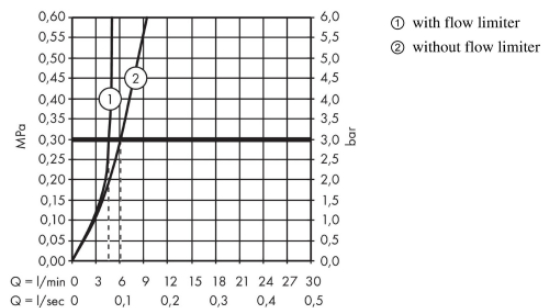

Product info:

- consists of basin mixer, pop-up waste set (metal)
- ComfortZone 100
- projection 93 mm
- spray type: normal spray
- flow rate at 3 bar: 5 l/min
- Select cartridge with temperature control
- temperature limitation adjustable
- suitable for continuous flow water heaters

Add-on

- 2 x Angle valve $1/2 \times 3/8$ with conical nut
- 1 x P-trap

Technology

Flowchart

Flushing of pipe must be done before fittings are installed. Failure to do so voids the warranty.

Follow cleaning instructions and avoid using any harmful chemicals.