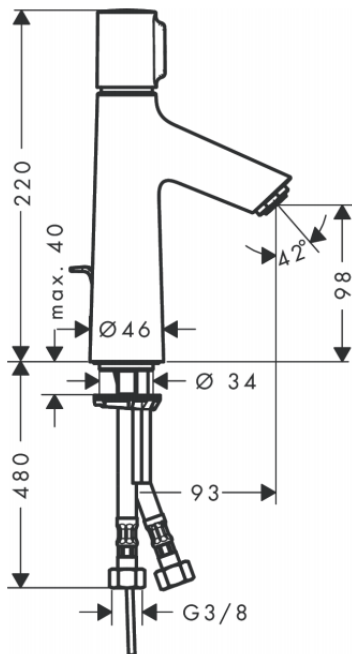

Brand : HANSGROHE, Germany
 Name : TALIS SELECT S basin mixer 100 with pop-up waste set
 Item Code : 72042.000
 Designer : Hansgrohe
 Color / Finish : Chrome
 Dimensions : Overall (LxWxH in cm)
 11.6 x 4.6 x 20cm

Product info:

- consists of basin mixer, pop-up waste set (metal)
- ComfortZone 100
- projection 93 mm
- spray type: normal spray
- flow rate at 3 bar: 5 l/min
- Select cartridge with temperature control
- temperature limitation adjustable
- suitable for continuous flow water heaters

Add-on

- 2 x Angle valve $1/2 \times 3/8$ with conical nut
- 1 x P-trap

Technology

Flowchart

Flushing of pipe must be done before fittings are installed. Failure to do so voids the warranty.

Follow cleaning instructions and avoid using any harmful chemicals.