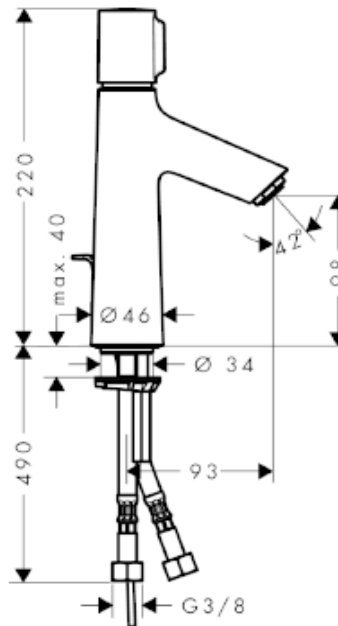

SPECIFICATION SHEET - fittings

BRAND:	hansgrohe	Product Photo:
ORIGIN:	Germany	
SERIES:	Talis Select S	
PRODUCT DESCRIPTION:	Single lever basin mixer 110 with basin pop-up waste 1¼" • Flow rate: 5 l./min. at 3 bar • Flow pressure; 1~5 bar (15~70 psi)	
MODEL No.	72042 000	
FINISH/COLOUR:	Chrome-plated	
DIMENSIONS:	220mm height 93mm spout projection	
OPTIONAL MATCHING PARTS:	2x angle valve ½"x¾"	

Technical Informations: Suitable for continous flow water heater

REMINDER:	Pipe flushing must be done before faucets are installed. Failure to do so voids the warranty.
	Do not use cleaners containing abrasive cleansers, ammonia, bleach, acids, waxes, alcohol, solvents or other products not recommended for chrome.
	All information is for reference only, installation shall always be based on the actual product delivered.