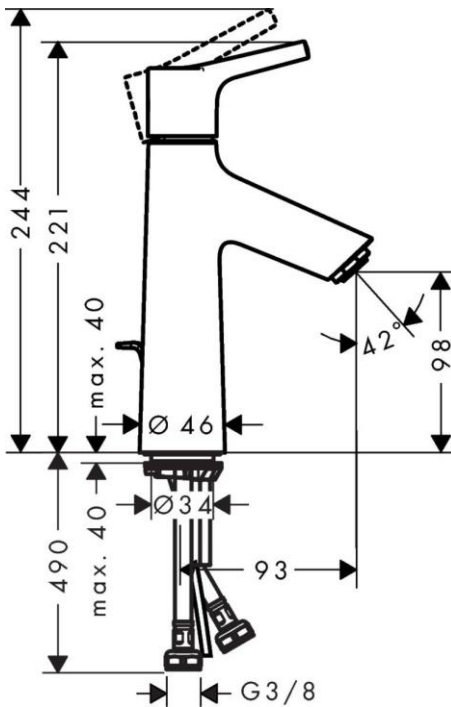

Brand : HANSGROHE, Germany
 Name : TALIS S single lever basin mixer 100 with pop-up waste set
 Item Code : 72020.000
 Designer : Hansgrohe
 Color / Finish : Chrome
 Dimensions : Overall (LxWxH in cm)
 11.6 x 4.6x 73.4cm

Product info:

- consists of single lever basin mixer, pop-up waste set (metal)
- ComfortZone 100
- projection 93 mm
- spray type: normal spray
- flow rate at 3 bar: 5 l/min
- ceramic cartridge
- temperature limitation adjustable
- suitable for continuous flow water heaters

Add-ons

- 2 x Angle valve 1/2 x 3/8 with conical nut
- 1 x P-trap

Technology

Flowchart

Flushing of pipe must be done before fittings are installed. Failure to do so voids the warranty.
 Follow cleaning instructions and avoid using any harmful chemicals.
 All information is for reference only. Installation shall always be based on the specs provided with actual delivered items.
 For more info, visit www.kuysen.com