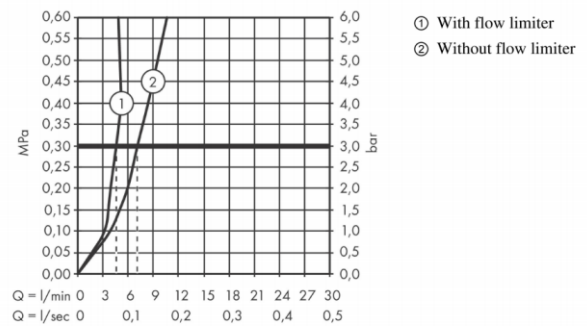

Product info:

- consists of single lever basin mixer, pop-up waste set (metal)
- ComfortZone 100
- projection 93 mm
- spray type: normal spray
- flow rate at 3 bar: 5 l/min
- ceramic cartridge
- temperature limitation adjustable
- suitable for continuous flow water heaters

Add-ons

- 2 x Angle valve 1/2 x 3/8 with conical nut
- 1 x P-trap

Technology

Flowchart

Flushing of pipe must be done before fittings are installed. Failure to do so voids the warranty.
 Follow cleaning instructions and avoid using any harmful chemicals.
 All information is for reference only. Installation shall always be based on the specs provided with actual delivered items.
 For more info, visit www.kuysen.com