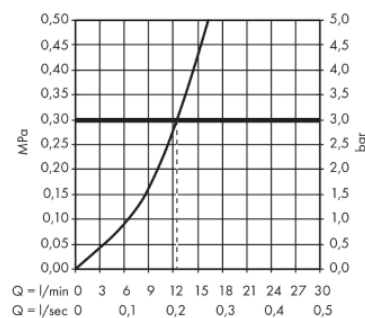

Brand : HANSGROHE, Germany
 Name : LOGIS Single Lever Kitchen Mixer 260 1jet
 Item Code : 71835.000
 Designer : Hansgrohe
 Color / Finish : Chrome
 Dimensions :

Product info

- Handle can be positioned on the right or left
- ComfortZone 260
- Swivel range adjustable in 3 steps 110°, 150° or 360°
- Normal spray
- Connection dimension: DN15
- Maximum flow rate at 3 bar: 12 l/min
- Ceramic valves hot/ cold 90°
- Connection type: G 3/8 connections
- Suitable for continuous flow water heaters

Add-on

- 2 x Angle valve 1/2 x 3/8 with conical nut

Technology

Flowchart

Flushing of pipe must be done before fittings are installed. Failure to do so voids the warranty.

Follow cleaning instructions and avoid using any harmful chemicals.