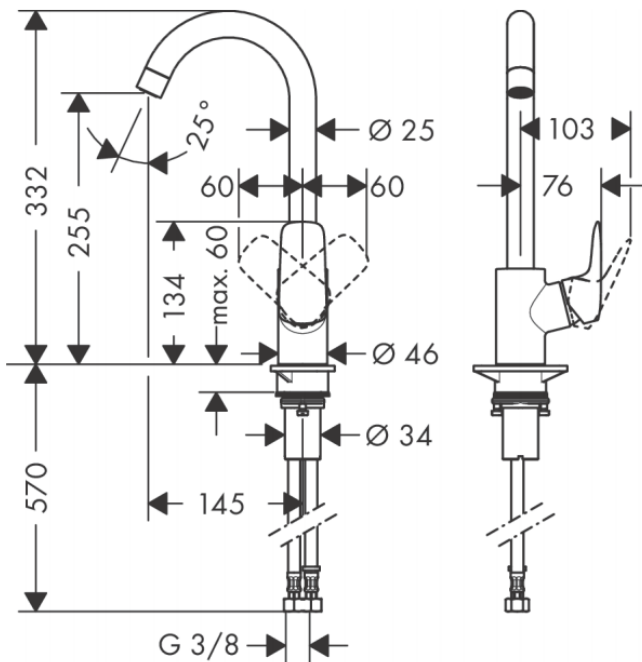

Brand : HANSGROHE, Germany
 Name : LOGIS Single Lever Kitchen Mixer 260 1jet
 Item Code : 71835.000
 Designer : Hansgrohe
 Color / Finish : Chrome
 Dimensions :

Product info

- Handle can be positioned on the right or left
- ComfortZone 260
- Swivel range adjustable in 3 steps 110°, 150° or 360°
- Normal spray
- Connection dimension: DN15
- Maximum flow rate at 3 bar: 12 l/min
- Ceramic valves hot/ cold 90°
- Connection type: G 3/8 connections
- Suitable for continuous flow water heaters

Add-on

- 2 x Angle valve 1/2 x 3/8 with conical nut

Technology

Flowchart

Flushing of pipe must be done before fittings are installed. Failure to do so voids the warranty.

Follow cleaning instructions and avoid using any harmful chemicals.