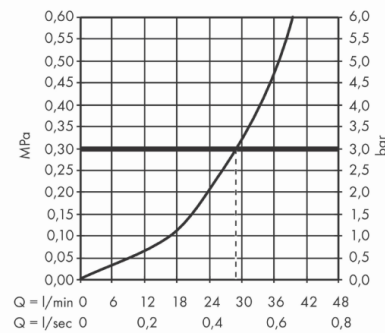

Flowchart

Flushing of pipe must be done before fittings are installed. Failure to do so voids the warranty.

Follow cleaning instructions and avoid using any harmful chemicals.

All information is for reference only. Installation shall always be based on the specs provided with actual delivered items.

For more info, visit www.kuysen.com