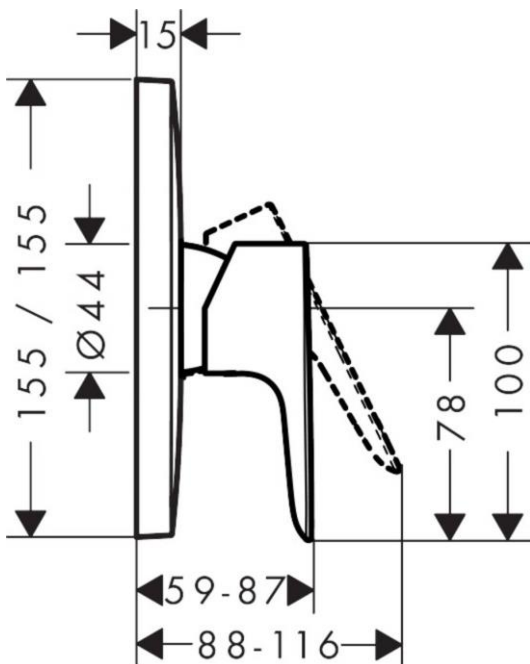

Brand : HANSGROHE, Germany
 Name : TALIS E Single lever shower mixer for concealed installation
 Item Code : 71765.000
 Designer : Hansgrohe
 Color / Finish : Chrome
 Dimensions : Overall (LxWxH in cm)
 15.5x 11.6x 15.5cm

Product info:

- 1 function
- connection type: basic set
- flow rate at 3 bar: 29,3 l/min
- ceramic cartridge
- temperature limitation adjustable

Add-ons

- 1 x 01800.180 Universal ibox
- 1 x 97759.000 coupling set