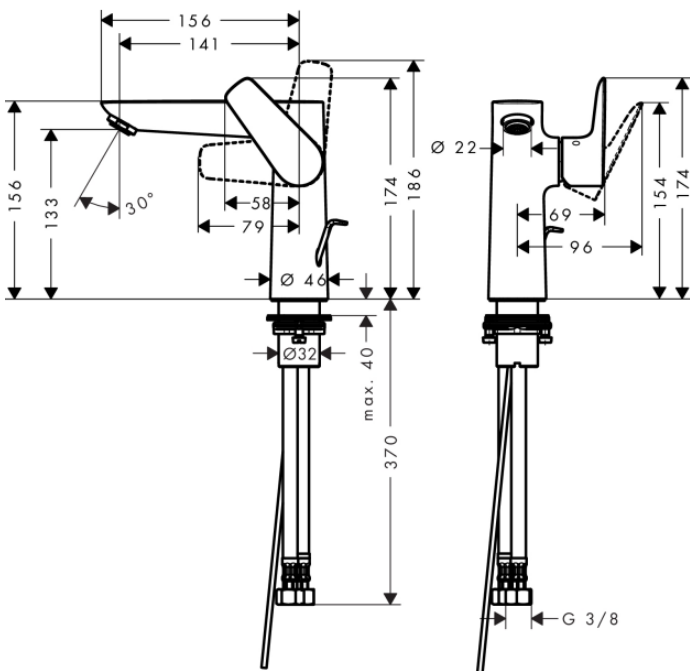

Brand : HANSGROHE, Germany
Name : TALIS E Single Lever Basin Mixer 150 w/ Pop-up Waste
Item Code : 71754.670
Designer : Hansgrohe
Color / Finish : Matt Black
Dimensions :

Product info

- Consists of: single lever basin mixer, waste set
- ComfortZone 150
- Projection 141 mm
- Spray type: normal spray
- Flow rate at 3 bar: 5 l/min
- Ceramic cartridge
- Temperature limitation adjustable
- Suitable for continuous flow water heaters
- Pop-up waste set G 1 1/4
- Material waste set: metal
- Connection type: G 3/8 connections
- Surface of the pull rod -670 matt black

Add-on

- 2 x Angle valve 1/2 x 3/8 with conical nut
- 1 x P-trap

Technology

Flowchart

Flushing of pipe must be done before fittings are installed. Failure to do so voids the warranty.

Follow cleaning instructions and avoid using any harmful chemicals.