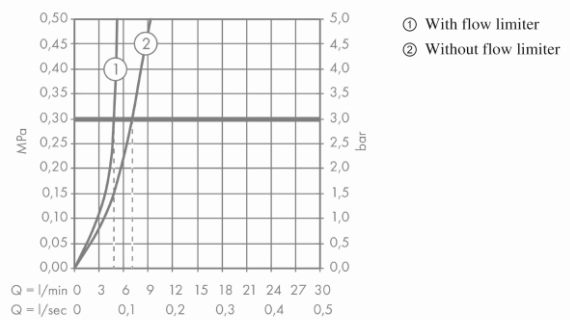

Brand : HANSGROHE, Germany
Name : TALIS E Single Lever Basin Mixer 150 w/ Pop-up Waste
Item Code : 71754.670
Designer : Hansgrohe
Color / Finish : Matt Black
Dimensions :

Product info

- Consists of: single lever basin mixer, waste set
- ComfortZone 150
- Projection 141 mm
- Spray type: normal spray
- Flow rate at 3 bar: 5 l/min
- Ceramic cartridge
- Temperature limitation adjustable
- Suitable for continuous flow water heaters
- Pop-up waste set G 1 1/4
- Material waste set: metal
- Connection type: G 3/8 connections
- Surface of the pull rod -670 matt black

Add-on

- 2 x Angle valve 1/2 x 3/8 with conical nut
- 1 x P-trap

Technology

Flowchart

Flushing of pipe must be done before fittings are installed. Failure to do so voids the warranty.

Follow cleaning instructions and avoid using any harmful chemicals.