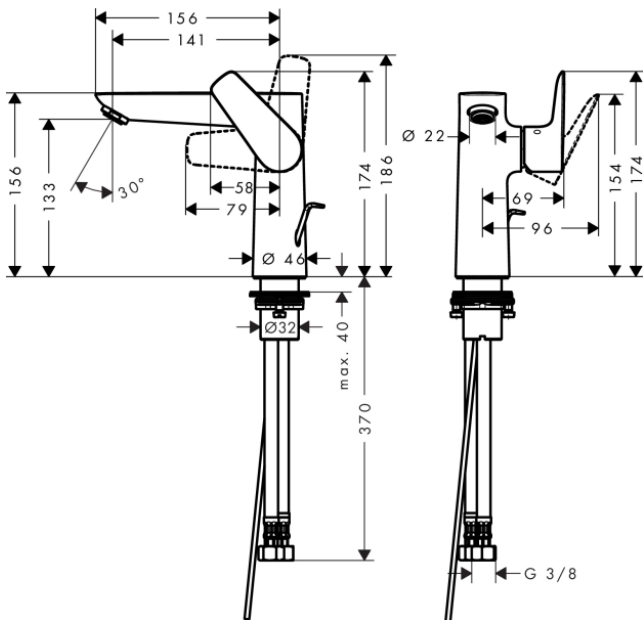

Brand : HANSGROHE, Germany
 Name : TALIS E Single Lever Basin Mixer 150 w/ Pop-up Waste
 Item Code : 71754.000
 Designer : Hansgrohe
 Color / Finish : Chrome
 Dimensions :

Product info

- Consists of: single lever basin mixer, waste set
- ComfortZone 150
- Projection 141 mm
- Spray type: normal spray
- Flow rate at 3 bar: 5 l/min
- Ceramic cartridge
- Temperature limitation adjustable
- Suitable for continuous flow water heaters
- Pop-up waste set G 1 1/4
- Material waste set: metal
- Connection type: G 3/8 connections
- Surface of the pull rod -000 chrome

Add-on

- 2 x Angle valve 1/2 x 3/8 with conical nut
- 1 x P-trap

Technology

Flowchart

Flushing of pipe must be done before fittings are installed. Failure to do so voids the warranty.

Follow cleaning instructions and avoid using any harmful chemicals.