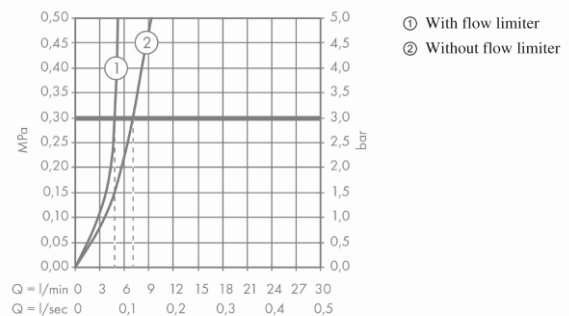

Brand : HANSGROHE, Germany
 Name : TALIS E Single Lever Basin Mixer 150 w/ Pop-up Waste
 Item Code : 71754.000
 Designer : Hansgrohe
 Color / Finish : Chrome
 Dimensions :

Product info

- Consists of: single lever basin mixer, waste set
- ComfortZone 150
- Projection 141 mm
- Spray type: normal spray
- Flow rate at 3 bar: 5 l/min
- Ceramic cartridge
- Temperature limitation adjustable
- Suitable for continuous flow water heaters
- Pop-up waste set G 1 1/4
- Material waste set: metal
- Connection type: G 3/8 connections
- Surface of the pull rod -000 chrome

Add-on

- 2 x Angle valve 1/2 x 3/8 with conical nut
- 1 x P-trap

Technology

Flowchart

Flushing of pipe must be done before fittings are installed. Failure to do so voids the warranty.

Follow cleaning instructions and avoid using any harmful chemicals.