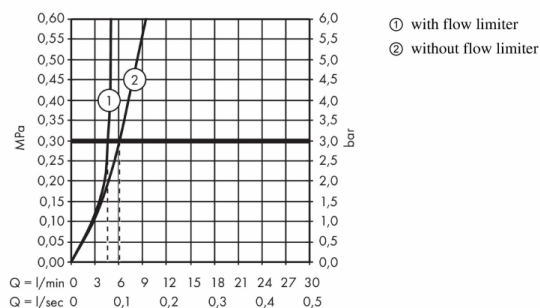

Flushing of pipe must be done before fittings are installed. Failure to do so voids the warranty.

Follow cleaning instructions and avoid using any harmful chemicals.

All information is for reference only. Installation shall always be based on the specs provided with actual delivered items.

For more info, visit www.kuysen.com