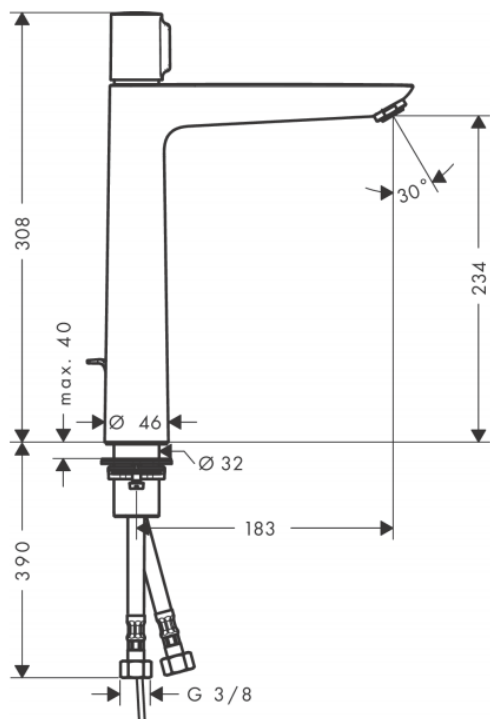

**Brand :** HANSGROHE, Germany  
**Name :** TALIS SELECT E basin mixer 240with pop-up waste set  
**Item Code :** 71752.000  
**Designer :** Hansgrohe  
**Color / Finish :** Chrome  
**Dimensions :** Overall (LxWxH in cm)  
 20.6 x 4.6 x 30.8cm

- Product info:**
- consists of basin mixer, pop-up waste set (metal)
  - ComfortZone 240
  - projection 183 mm
  - spray type: normal spray
  - flow rate at 3 bar: 5 l/min
  - Select cartridge with temperature control
  - temperature limitation adjustable
  - suitable for continuous flow water heaters
- Add-on**
- 2 x Angle valve  $\frac{1}{2} \times \frac{3}{8}$  with conical nut
  - 1 x P-trap