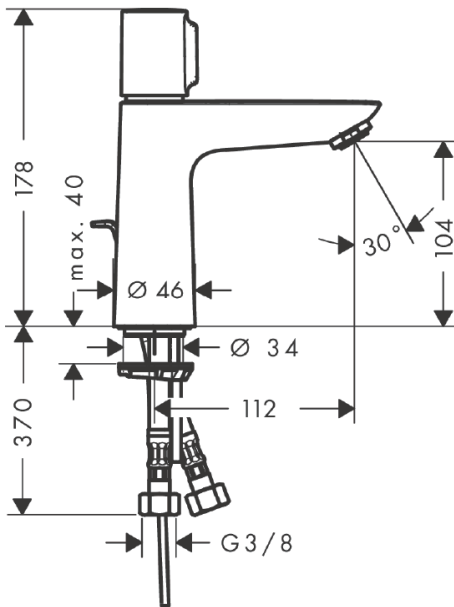

Brand : HANSGROHE, Germany
 Name : TALIS SELECT E basin mixer 110 with pop-up waste set
 Item Code : 71750.000
 Designer : Hansgrohe
 Color / Finish : Chrome
 Dimensions : Overall (LxWxH in cm)
 13.5 x 4.6 x 17.8cm

- Product info:
- consists of basin mixer, pop-up waste set (metal)
 - ComfortZone 110
 - projection 112 mm
 - spray type: normal spray
 - flow rate at 3 bar: 5 l/min
 - Select cartridge with temperature control
 - temperature limitation adjustable
 - suitable for continuous flow water heaters
- Add-on
- 2 x Angle valve $\frac{1}{2} \times \frac{3}{8}$ with conical nut
 - 1 x P-trap