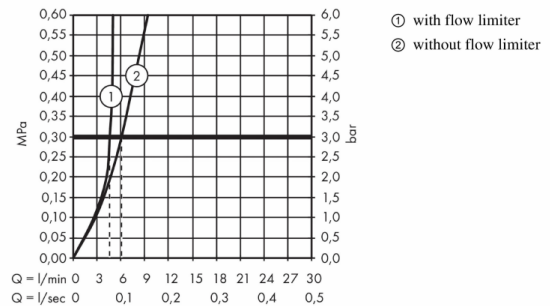

Flushing of pipe must be done before fittings are installed. Failure to do so voids the warranty.
Follow cleaning instructions and avoid using any harmful chemicals.
All information is for reference only. Installation shall always be based on the specs provided with actual delivered items.
For more info, visit www.kuysen.com