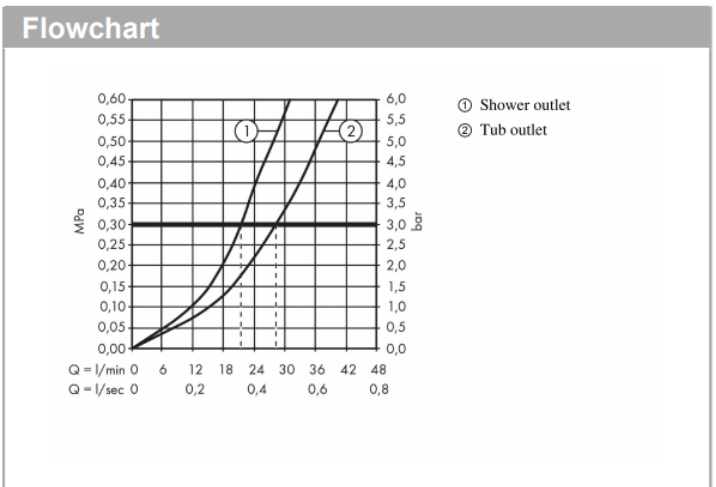

Flushing of pipe must be done before fittings are installed. Failure to do so voids the warranty.

Follow cleaning instructions and avoid using any harmful chemicals.

All information is for reference only. Installation shall always be based on the specs provided with actual delivered items.

For more info, visit www.kuysen.com