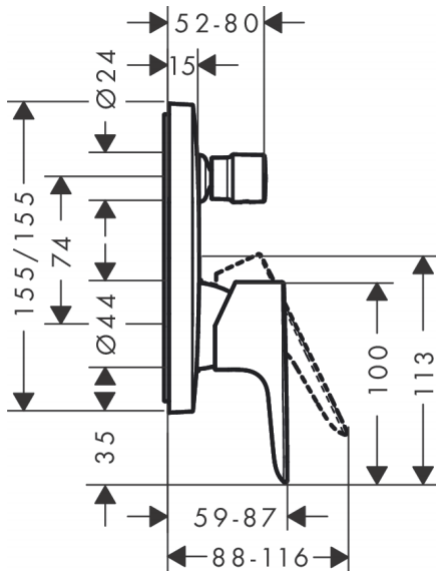

Brand : HANSGRÖHE, Germany
 Name : TALIS E Single Lever Bath Mixer for Concealed Installation
 Item Code : 71745.670
 Designer : Hansgrohe
 Color / Finish : Matt Black
 Dimensions :

Product info

- Connection type: basic set
- Flow rate upper outlet: 21 l/min
- Flow rate lower outlet: 29 l/min
- Ceramic cartridge
- Temperature limitation adjustable
- Diverter with automatic resetting

Add-ons

- 1 x 01800.180 Universal Ibox
- 1 x 97759.000 coupling set

Flushing of pipe must be done before fittings are installed. Failure to do so voids the warranty.

Follow cleaning instructions and avoid using any harmful chemicals.