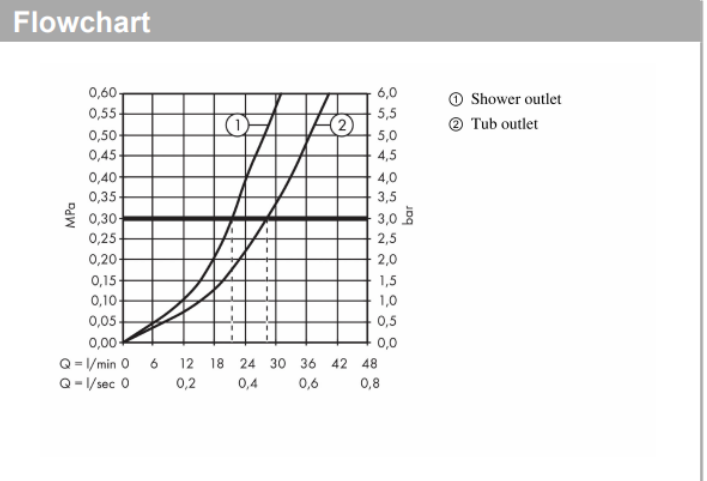

Flushing of pipe must be done before fittings are installed. Failure to do so voids the warranty.

Follow cleaning instructions and avoid using any harmful chemicals.

All information is for reference only. Installation shall always be based on the specs provided with actual delivered items.

For more info, visit www.kuysen.com