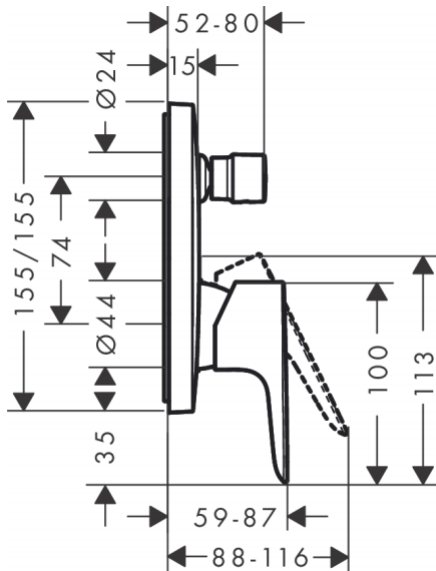

Brand : HANSGROHE, Germany  
 Name : TALIS E Single Lever Bath Mixer for Concealed Installation  
 Item Code : 71745.000  
 Designer : Hansgrohe  
 Color / Finish : Chrome  
 Dimensions :

**Product info**

- Connection type: basic set
- Flow rate upper outlet: 21 l/min
- Flow rate lower outlet: 29 l/min
- Ceramic cartridge
- Temperature limitation adjustable
- Diverter with automatic resetting

**Add-ons**

- 1 x 01800.180 Universal Ibox
- 1 x 97759.000 coupling set

Flushing of pipe must be done before fittings are installed. Failure to do so voids the warranty.

Follow cleaning instructions and avoid using any harmful chemicals.