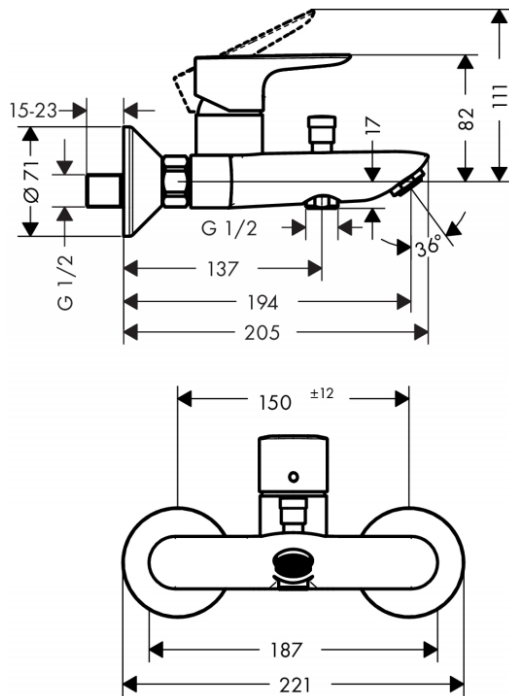

Brand : HANSGROHE, Germany
Name : TALIS E Single Lever Bath Mixer for Exposed Installation
Item Code : 71740.670
Designer : Hansgrohe
Color / Finish : Matt Black
Dimensions :

Product info

- Projection 194 mm
- Connection type: s-shaped connections
- Spray type mixer: normal spray
- Flow rate for bath spout at 3 bar: 19,2 l/min
- Flow rate of hand shower at 3 bar: 16,8 l/min
- Ceramic cartridge
- Temperature limitation adjustable
- Diverter with automatic resetting
- Suitable for continuous flow water heaters