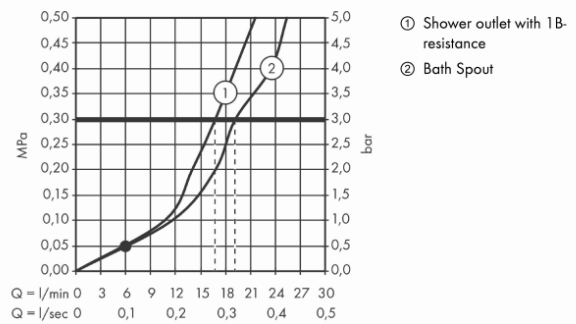

Technology

Flowchart