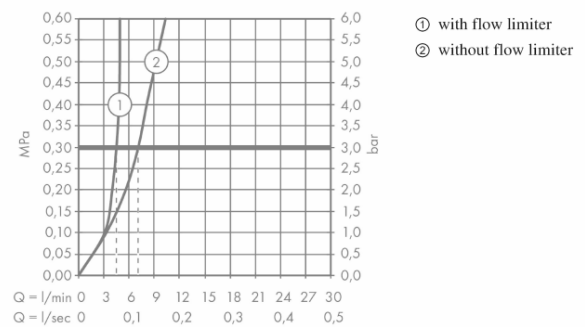

Brand : HANSGROHE, Germany
 Name : TALIS E Single Lever Basin Mixer
 Wall mounted with 225mm spout
 Item Code : 71734.670
 Designer : Hansgrohe
 Color / Finish : Matt Black
 Dimensions :

Product info

- Consists of: single lever basin mixer for concealed installation wall-mounted, waste set
- Projection 225 mm
- Spray type: normal spray
- Flow rate at 3 bar: 5 l/min
- Ceramic cartridge
- Temperature limitation adjustable
- Suitable for continuous flow water heaters
- Non-closing waste set
- Material waste set: metal
- Connection type: basic set
- Handle can be positioned on the right or left, depends on the basic set installation

Add-on

- 13622.180 Basic set for wall mounted basin mixer
- 1 x P-trap

Technology

Flowchart

Flushing of pipe must be done before fittings are installed. Failure to do so voids the warranty.

Follow cleaning instructions and avoid using any harmful chemicals.