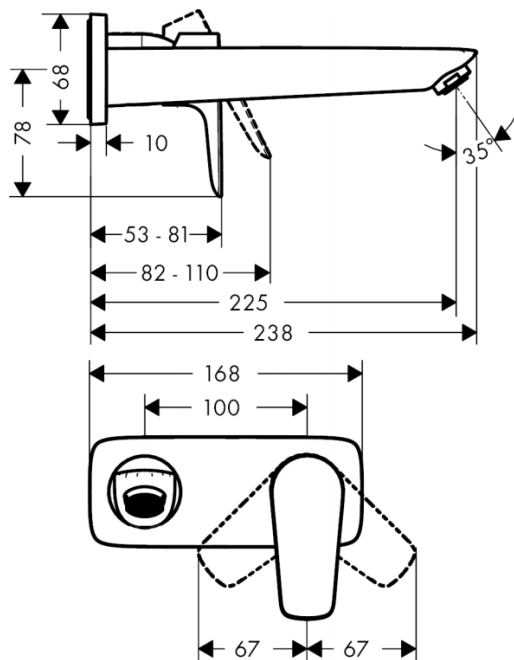

Brand : HANSGROHE, Germany
 Name : TALIS E Single Lever Basin Mixer
 Wall mounted with 225mm spout
 Item Code : 71734.670
 Designer : Hansgrohe
 Color / Finish : Matt Black
 Dimensions :

Product info

- Consists of: single lever basin mixer for concealed installation wall-mounted, waste set
- Projection 225 mm
- Spray type: normal spray
- Flow rate at 3 bar: 5 l/min
- Ceramic cartridge
- Temperature limitation adjustable
- Suitable for continuous flow water heaters
- Non-closing waste set
- Material waste set: metal
- Connection type: basic set
- Handle can be positioned on the right or left, depends on the basic set installation

Add-on

- 13622.180 Basic set for wall mounted basin mixer
- 1 x P-trap

Technology

Flowchart

Flushing of pipe must be done before fittings are installed. Failure to do so voids the warranty.

Follow cleaning instructions and avoid using any harmful chemicals.