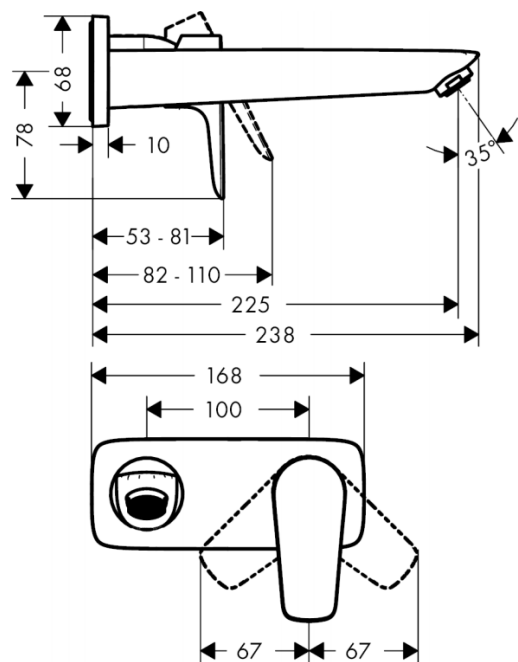

Brand : HANSGROHE, Germany
Name : TALIS E Single Lever Basin Mixer
 Wall mounted with 225mm spout
Item Code : 71734.000
Designer : Hansgrohe
Color / Finish : Chrome
Dimensions :

Product info

- Consists of: single lever basin mixer for concealed installation wall-mounted, waste set
- Projection 225 mm
- Spray type: normal spray
- Flow rate at 3 bar: 5 l/min
- Ceramic cartridge
- Temperature limitation adjustable
- Suitable for continuous flow water heaters
- Non-closing waste set
- Material waste set: metal
- Connection type: basic set
- Handle can be positioned on the right or left, depends on the basic set installation

Add-on

- 13622.180 Basic set for wall mounted basin mixer
- 1 x P-trap

Technology

Flowchart

Flushing of pipe must be done before fittings are installed. Failure to do so voids the warranty.

Follow cleaning instructions and avoid using any harmful chemicals.