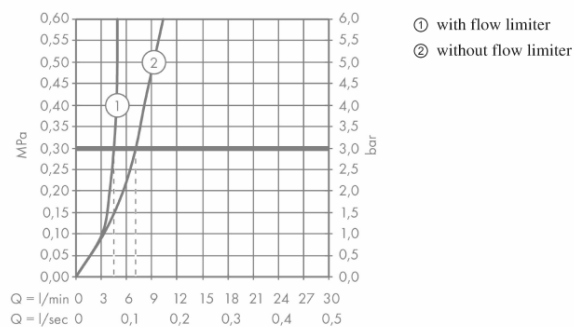

Brand : HANSGROHE, Germany
Name : TALIS E Single Lever Basin Mixer
 Wall mounted with 225mm spout
Item Code : 71734.000
Designer : Hansgrohe
Color / Finish : Chrome
Dimensions :

Product info

- Consists of: single lever basin mixer for concealed installation wall-mounted, waste set
- Projection 225 mm
- Spray type: normal spray
- Flow rate at 3 bar: 5 l/min
- Ceramic cartridge
- Temperature limitation adjustable
- Suitable for continuous flow water heaters
- Non-closing waste set
- Material waste set: metal
- Connection type: basic set
- Handle can be positioned on the right or left, depends on the basic set installation

Add-on

- 13622.180 Basic set for wall mounted basin mixer
- 1 x P-trap

Technology

Flowchart

Flushing of pipe must be done before fittings are installed. Failure to do so voids the warranty.

Follow cleaning instructions and avoid using any harmful chemicals.