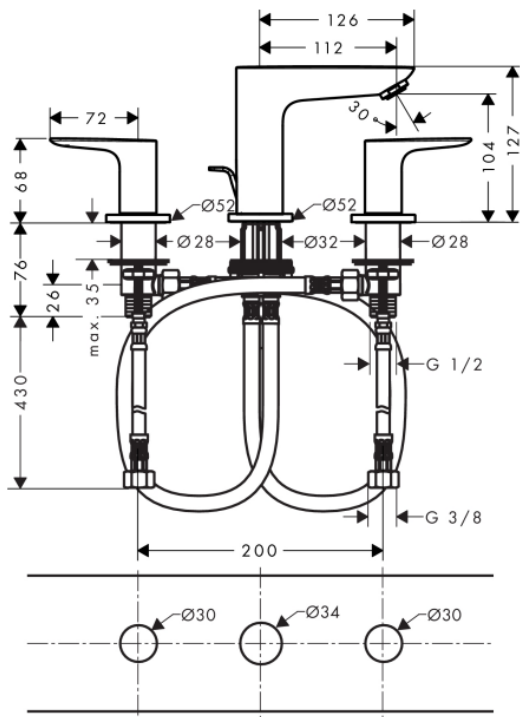

Brand : HANSGROHE, Germany
 Name : TALIS E 3 Hole Basin Mixer w/ Pop-up Waste
 Item Code : 71733.000
 Designer : Hansgrohe
 Color / Finish : Chrome
 Dimensions :

Product info

- Consists of: 3-hole basin mixer, waste set
- ComfortZone 150
- Projection 112 mm
- Ceramic valves hot/ cold 90°
- Flow rate at 3 bar: 5 l/min
- Ceramic cartridge
- Temperature limitation adjustable
- Suitable for continuous flow water heaters
- Pop-up waste set G 1 1/4
- Material waste set: metal
- Surface of the pull rod -000 chrome

Add-on

- 2 x Angle valve 1/2 x 3/8 with conical nut
- 1 x P-trap

Technology

Flowchart

Flushing of pipe must be done before fittings are installed. Failure to do so voids the warranty.

Follow cleaning instructions and avoid using any harmful chemicals.