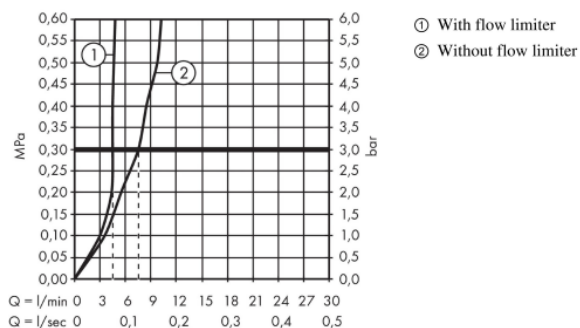

Brand : HANSGROHE, Germany
 Name : TALIS E 3 Hole Basin Mixer w/ Pop-up Waste
 Item Code : 71733.000
 Designer : Hansgrohe
 Color / Finish : Chrome
 Dimensions :

Product info

- Consists of: 3-hole basin mixer, waste set
- ComfortZone 150
- Projection 112 mm
- Ceramic valves hot/ cold 90°
- Flow rate at 3 bar: 5 l/min
- Ceramic cartridge
- Temperature limitation adjustable
- Suitable for continuous flow water heaters
- Pop-up waste set G 1 1/4
- Material waste set: metal
- Surface of the pull rod -000 chrome

Add-on

- 2 x Angle valve 1/2 x 3/8 with conical nut
- 1 x P-trap

Technology

Flowchart

Flushing of pipe must be done before fittings are installed. Failure to do so voids the warranty.

Follow cleaning instructions and avoid using any harmful chemicals.