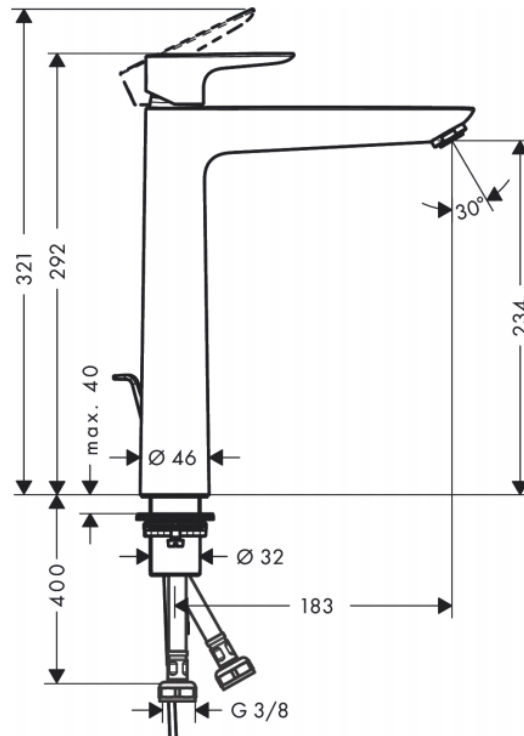

K U Y S E N
ENTERPRISES, INC.

hansgrohe

Brand : HANSGROHE, Germany
Name : TALIS E Washbowl mixer
Item Code : 71716.140

Designer :

Color / Finish: Brushed Bronze
Dimensions : Overall (LxWxH in cm)

Product info:

- ComfortZone 240
- projection 183 mm
- spray type: normal spray
- maximum flow rate at 3 bar: 5 l/min
- ceramic cartridge
- temperature limitation adjustable
- suitable for continuous flow water heaters
- material waste set: metal

Add-ons:

- 2 x C406281 angle valve
- 1 x p-trap

Flushing of pipe must be done before fittings are installed. Failure to do so voids the warranty.

Follow cleaning instructions and avoid using any harmful chemicals.