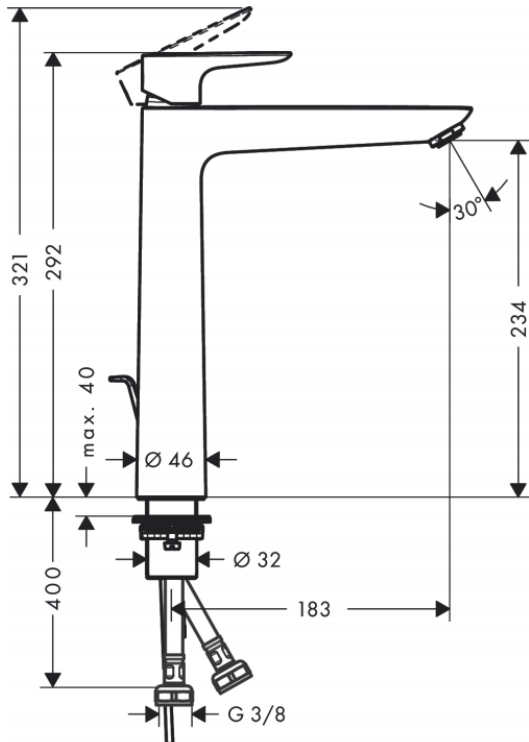

Brand : HANSGROHE, Germany
Name : TALIS E Single Lever Basin Mixer 240 w/ Pop-up Waste
Item Code : 71716.000
Designer : Hansgrohe
Color / Finish : Chrome
Dimensions :

Product info

- Consists of: single lever basin mixer, waste set
- ComfortZone 240
- Projection 183 mm
- Spray type: normal spray
- Flow rate at 3 bar: 5 l/min
- Ceramic cartridge
- Temperature limitation adjustable
- Suitable for continuous flow water heaters
- Pop-up waste set G 1¼
- Material waste set: metal
- Connection type: G ¾ connections
- Surface of the pull rod -000 chrome

Add-on

- 2 x Angle valve 1/2 x 3/8 with conical nut
- 1 x P-trap

Technology

Flowchart

Flushing of pipe must be done before fittings are installed. Failure to do so voids the warranty.

Follow cleaning instructions and avoid using any harmful chemicals.