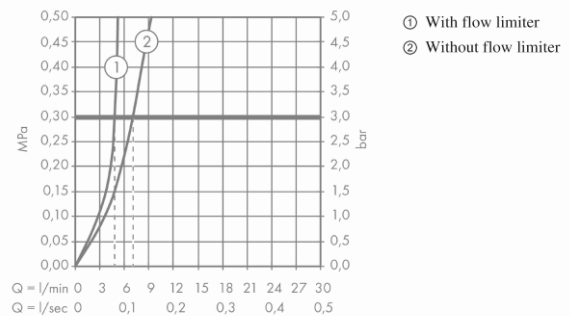

Brand : HANSGROHE, Germany
Name : TALIS E Single Lever Basin Mixer 240 w/ Pop-up Waste
Item Code : 71716.000
Designer : Hansgrohe
Color / Finish : Chrome
Dimensions :

Product info

- Consists of: single lever basin mixer, waste set
- ComfortZone 240
- Projection 183 mm
- Spray type: normal spray
- Flow rate at 3 bar: 5 l/min
- Ceramic cartridge
- Temperature limitation adjustable
- Suitable for continuous flow water heaters
- Pop-up waste set G 1¼
- Material waste set: metal
- Connection type: G ¾ connections
- Surface of the pull rod -000 chrome

Add-on

- 2 x Angle valve 1/2 x 3/8 with conical nut
- 1 x P-trap

Technology

Flowchart

Flushing of pipe must be done before fittings are installed. Failure to do so voids the warranty.

Follow cleaning instructions and avoid using any harmful chemicals.