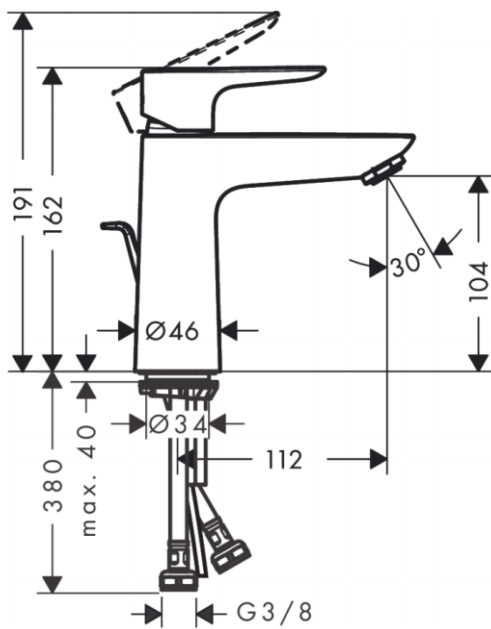

Brand : HANSGROHE, Germany
 Name : TALIS E Single Lever Basin Mixer 110 w/ Pop-up Waste
 Item Code : 71710.000
 Designer : Hansgrohe
 Color / Finish : Chrome
 Dimensions :

Product info

- Consists of: single lever basin mixer, waste set
- ComfortZone 110
- Projection 112 mm
- Spray type: normal spray
- Flow rate at 3 bar: 5 l/min
- Ceramic cartridge
- Temperature limitation adjustable
- Suitable for continuous flow water heaters
- Pop-up waste set G 1¼
- Material waste set: metal
- Connection type: G ¾ connections
- Surface of the pull rod -000 chrome

Add-on

- 2 x Angle valve 1/2 x 3/8 with conical nut
- 1 x P-trap

Technology

Flowchart

Flushing of pipe must be done before fittings are installed. Failure to do so voids the warranty.

Follow cleaning instructions and avoid using any harmful chemicals.