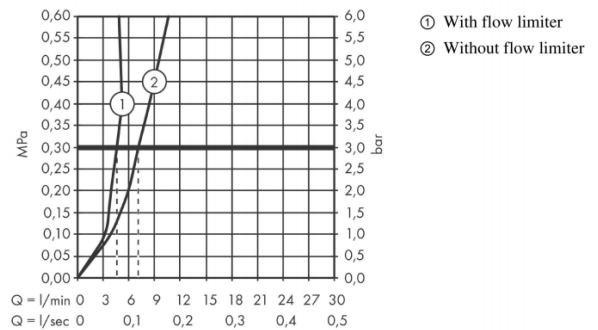

Brand : HANSGROHE, Germany
 Name : TALIS E Single Lever Basin Mixer 110 w/ Pop-up Waste
 Item Code : 71710.000
 Designer : Hansgrohe
 Color / Finish : Chrome
 Dimensions :

Product info

- Consists of: single lever basin mixer, waste set
- ComfortZone 110
- Projection 112 mm
- Spray type: normal spray
- Flow rate at 3 bar: 5 l/min
- Ceramic cartridge
- Temperature limitation adjustable
- Suitable for continuous flow water heaters
- Pop-up waste set G 1¼
- Material waste set: metal
- Connection type: G ¾ connections
- Surface of the pull rod -000 chrome

Add-on

- 2 x Angle valve 1/2 x 3/8 with conical nut
- 1 x P-trap

Technology

Flowchart

Flushing of pipe must be done before fittings are installed. Failure to do so voids the warranty.

Follow cleaning instructions and avoid using any harmful chemicals.