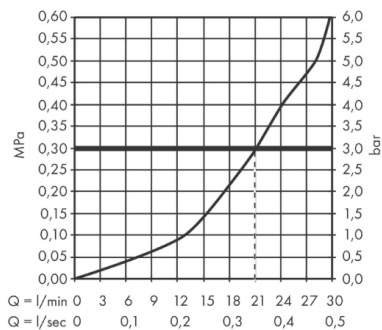

Technology

Flowchart