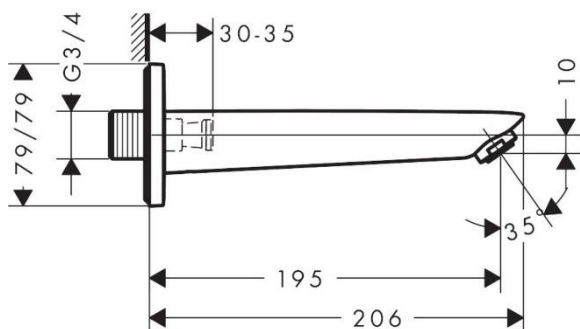

Brand : HANSGROHE, Germany
Name : Logis Bath spout 3/4"
Item Code : 71410.000
Designer : hansgrohe
Color / Finish : Chrome
Dimensions : Overall (LxWxH in cm)
 20.6x 7.9x 7.9cm

Product info:

- connection type: G 3/4
- with escutcheon
- projection 195 mm
- wall-mounted
- maximum flow rate at 3 bar: 21 l/min
- connection dimension: DN20
- spray type: normal spray

Technology

Flowchart

The consumption was measured in combination with the appropriate fittings (thermostat/mixer/in-wall valve) to reflect actual application in practice.

Flushing of pipe must be done before fittings are installed. Failure to do so voids the warranty.
 Follow cleaning instructions and avoid using any harmful chemicals.
 All information is for reference only. Installation shall always be based on the specs provided with actual delivered items.
 For more info, visit www.kuysen.com