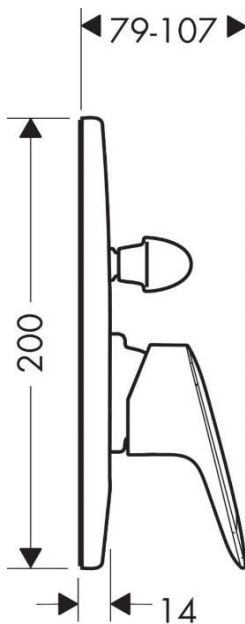

Brand : HANSGROHE, Germany  
 Name : LOGIS Single lever bath mixer for concealed installation  
 Item Code : 71406.000  
 Designer : hansgrohe  
 Color / Finish : Chrome  
 Dimensions : Overall (LxWxH in cm)  
 13.0 x 10.7 x 20cm

**Product info:**

- ceramic cartridge
- temperature limitation adjustable
- diverter with automatic resetting

**Add-ons**

- 1 x 31741.180 Basic set for single lever bath mixer for concealed installation

**Flowchart**