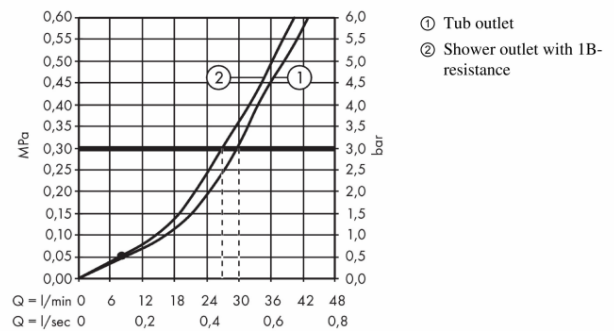

Brand : HANSGROHE, Germany  
 Name : LOGIS Single lever bath mixer for concealed installation  
 Item Code : 71406.000  
 Designer : hansgrohe  
 Color / Finish : Chrome  
 Dimensions : Overall (LxWxH in cm)  
 13.0 x 10.7 x 20cm

**Product info:**

- ceramic cartridge
- temperature limitation adjustable
- diverter with automatic resetting

**Add-ons**

- 1 x 31741.180 Basic set for single lever bath mixer for concealed installation

**Flowchart**