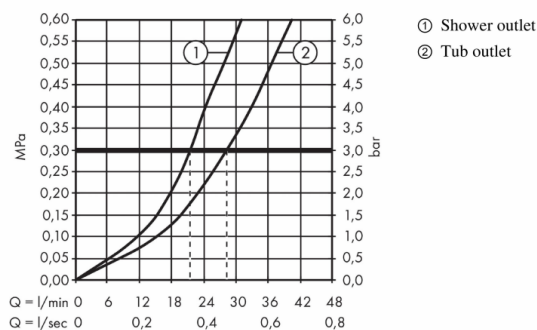

Flowchart

Flushing of pipe must be done before fittings are installed. Failure to do so voids the warranty.

Follow cleaning instructions and avoid using any harmful chemicals.

All information is for reference only. Installation shall always be based on the specs provided with actual delivered items.

For more info, visit www.kuysen.com