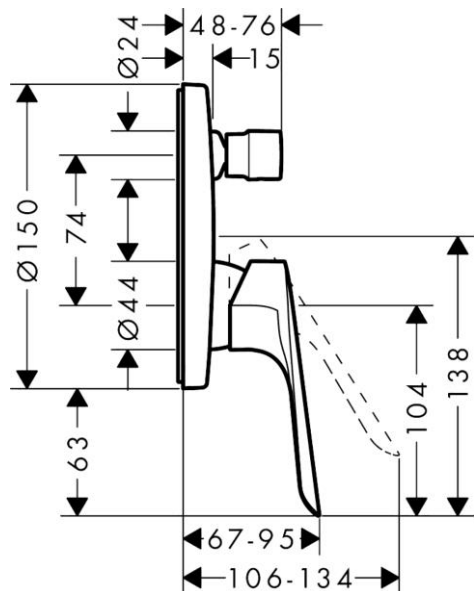

Brand : HANSGROHE, Germany
Name : LOGIS E Single lever bath mixer for concealed installation
Item Code : 71404.000
Designer : Hansgrohe
Color / Finish : Chrome
Dimensions : Overall (LxWxH in cm)
 13.4 x 15x 21.9cm

Product info:

- min. operating pressure: 1 bar
- max. operating pressure: 10 bar
- ceramic cartridge
- temperature limitation adjustable
- diverter with automatic resetting

Add-ons

- 1 x 01800.180 Universal ibox
- 1 x 97759.000 coupling set