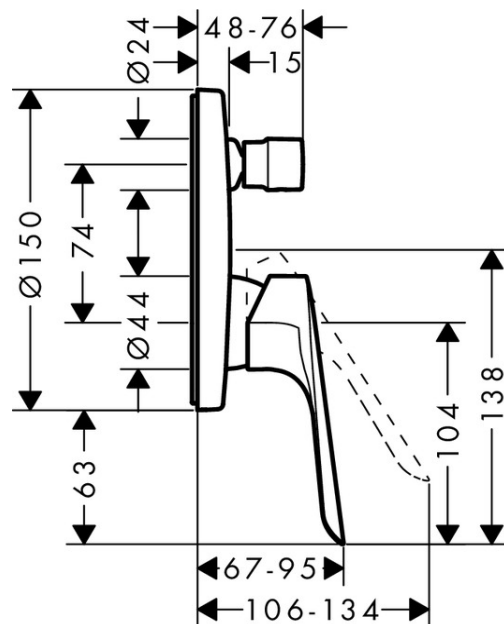

SPECIFICATION SHEET - fittings

BRAND:	hansgrohe	Product Photo:
ORIGIN:	Germany	
SERIES:	Logis E	
PRODUCT DESCRIPTION:	Concealed single lever bath & shower mixer	
MODEL No.	71404 000	
FINISH/COLOUR:	Chrome-plated	
DIMENSIONS:	Ø150mm	
OPTIONAL MATCHING PARTS:	iBox	

Technical Informations: Suitable for continous flow water heater

REMINDER:	Pipe flushing must be done before faucets are installed. Failure to do so voids the warranty.
	Do not use cleaners containing abrasive cleansers, ammonia, bleach, acids, waxes, alcohol, solvents or other products not recommended for chrome.
	All information is for reference only, installation shall always be based on the actual product delivered.