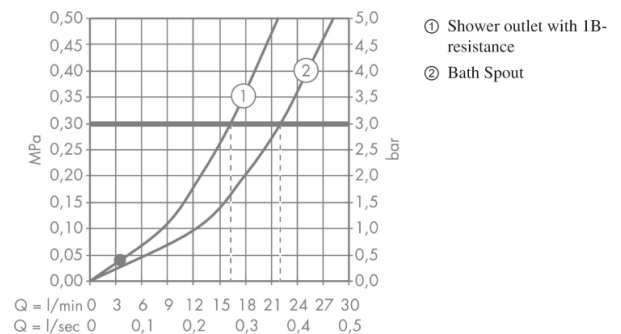

Technology

Flowchart