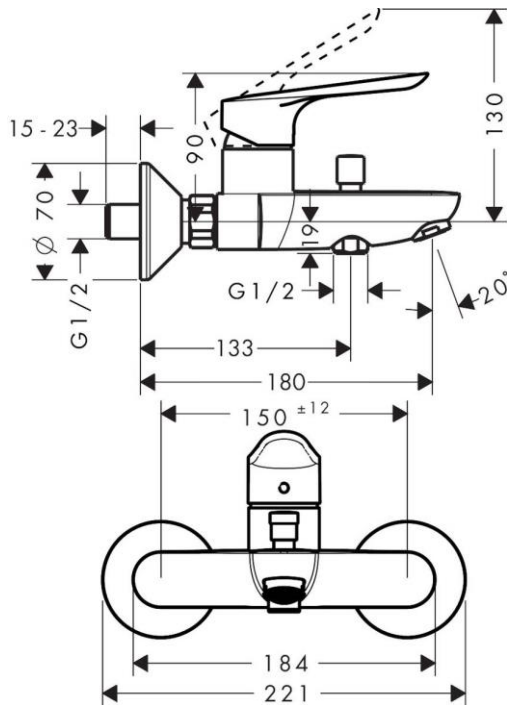

Brand : HANSGROHE, Germany
Name : LOGIS E Single lever bath mixer for exposed installation
Item Code : 71403.000
Designer : Hansgrohe
Color / Finish : Chrome
Dimensions : Overall (LxWxH in cm)
 22.6x 22.1x 16.5cm

Product info:

- projection 180 mm
- connection type: s-shaped connections
- center distance: 150 ± 12 mm
- spray type mixer: normal spray
- flow rate for bath spout at 3 bar: 20 l/min
- flow rate of hand shower at 3 bar: 17 l/min
- ceramic cartridge
- temperature limitation adjustable
- diverter with automatic resetting
- non-return valve
- suitable for continuous flow water heaters