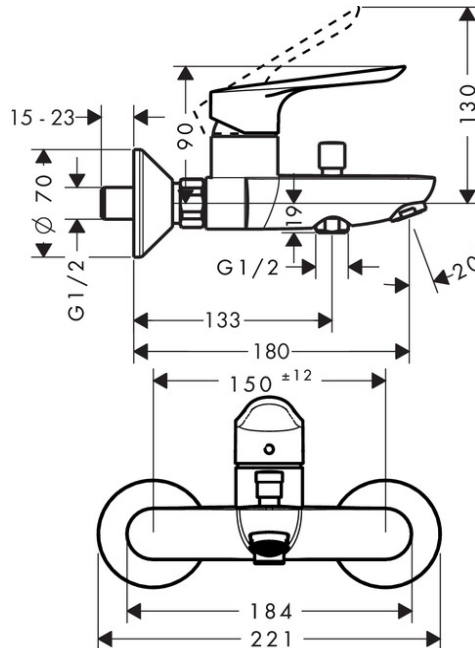

SPECIFICATION SHEET - fittings

BRAND:	hansgrohe	Product Photo:
ORIGIN:	Germany	
SERIES:	Logis E	
PRODUCT DESCRIPTION:	Exposed bath & shower mixer • normal spray • flow rate of bath spout: 20 l/min • flow rate of handshower: 17 l/min	
MODEL No.	71403 000	
FINISH/COLOUR:	Chrome-plated	
DIMENSIONS:	221mm W 180mm spout projection	
OPTIONAL MATCHING PARTS:		

Technical Informations: Suitable for continous flow water heater

REMINDER:	Pipe flushing must be done before faucets are installed. Failure to do so voids the warranty.
	Do not use cleaners containing abrasive cleansers, ammonia, bleach, acids, waxes, alcohol, solvents or other products not recommended for chrome.
	All information is for reference only, installation shall always be based on the actual product delivered.