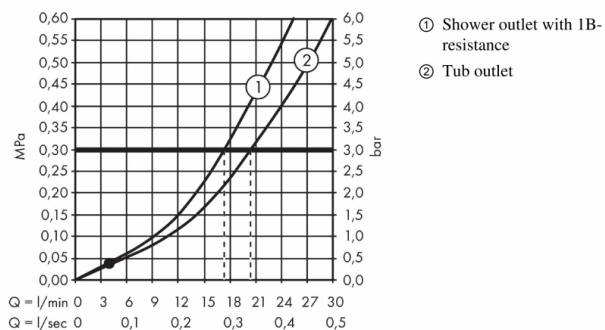

Technology

Flowchart