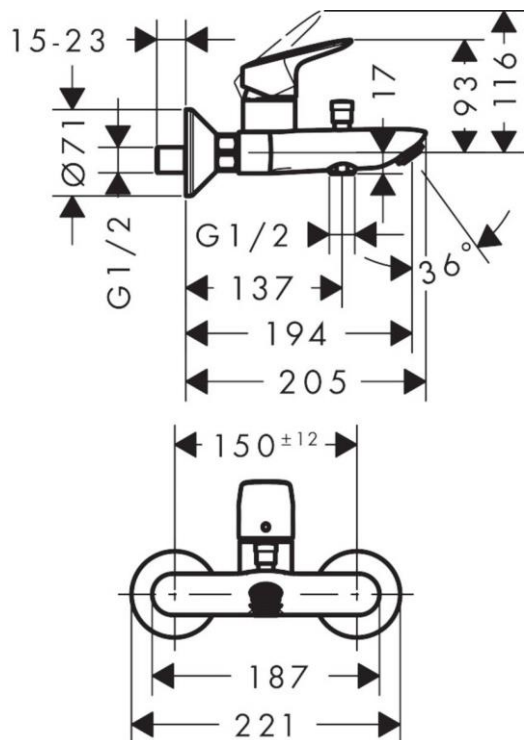

Brand : HANSGROHE, Germany
 Name : LOGIS Single lever bath mixer for exposed installation
 Item Code : 71400.000
 Designer : hansgrohe
 Color / Finish : Chrome
 Dimensions : Overall (LxWxH in cm)
 22.8 x 22.1 x 15cm

Product info:

- projection 194 mm
- connection type: s-shaped connections
- center distance: 150 ± 12 mm
- spray type mixer: normal spray
- flow rate for bath spout at 3 bar: 20 l/min
- flow rate of hand shower at 3 bar: 17 l/min
- ceramic cartridge
- temperature limitation adjustable
- diverter with automatic resetting
- non-return valve
- suitable for continuous flow water heaters