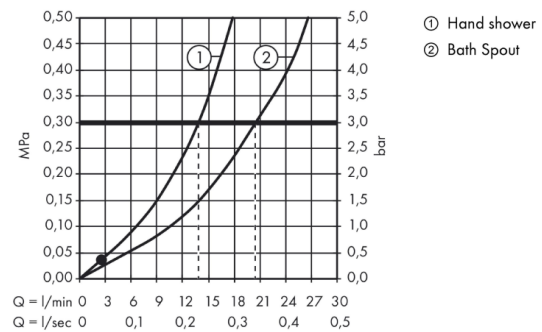

- consists of: 4-hole rim mounted bath mixer, hand shower, shower holder
- projection 111 mm
- maximum pull-out length of hand shower: 1.60 m
- flow rate for bath spout at 3 bar: 20 l/min
- flow rate of hand shower at 3 bar: 14 l/min
- non-return valve

Add-on

- 1 x 13244.180 basic set for 4-hole rim-mounted tub mixer

Technology

Flowchart

Flushing of pipe must be done before fittings are installed. Failure to do so voids the warranty.
 Follow cleaning instructions and avoid using any harmful chemicals.
 All information is for reference only. Installation shall always be based on the specs provided with actual delivered items.
 For more info, visit www.kuysen.com