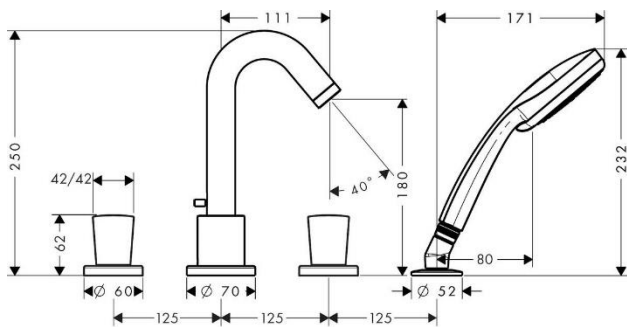

Brand : HASNGROHE, Germany
 Name : LOGIS 4-hole rim mounted bath mixer
 Item Code : 71314.000
 Designer : hansgrohe
 Color / Finish : Chrome
 Dimensions : Overall (LxWxH in cm)
 43.1x 19.7x 25cm

Product info:

- consists of: 4-hole rim mounted bath mixer, hand shower, shower holder
- projection 111 mm
- maximum pull-out length of hand shower: 1.60 m
- flow rate for bath spout at 3 bar: 20 l/min
- flow rate of hand shower at 3 bar: 14 l/min
- non-return valve

Add-on

- 1 x 13244.180 basic set for 4-hole rim-mounted tub mixer

Technology

Flowchart

Flushing of pipe must be done before fittings are installed. Failure to do so voids the warranty.
 Follow cleaning instructions and avoid using any harmful chemicals.
 All information is for reference only. Installation shall always be based on the specs provided with actual delivered items.
 For more info, visit www.kuysen.com