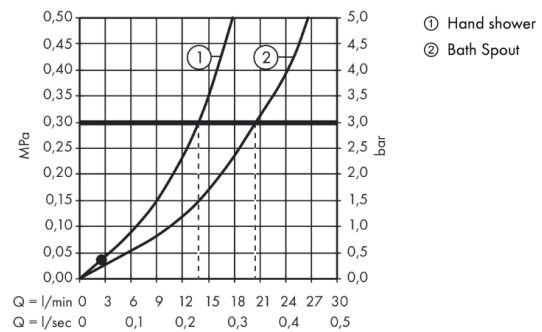

- consists of: 3-hole rim mounted single lever bath mixer, hand shower
- projection 111 mm
- connection type: basic set
- spray type mixer: normal spray
- spray type hand shower: Rain
- maximum pull-out length of hand shower: 1.60 m
- flow rate for bath spout at 3 bar: 18 l/min
- flow rate of hand shower at 3 bar: 15 l/min
- ceramic cartridge
- temperature limitation adjustable

Add-on

- 1 x 13439.180 basic set for 3-hole rim-mounted tub mixer

Technology

Flowchart

Flushing of pipe must be done before fittings are installed. Failure to do so voids the warranty.

Follow cleaning instructions and avoid using any harmful chemicals.