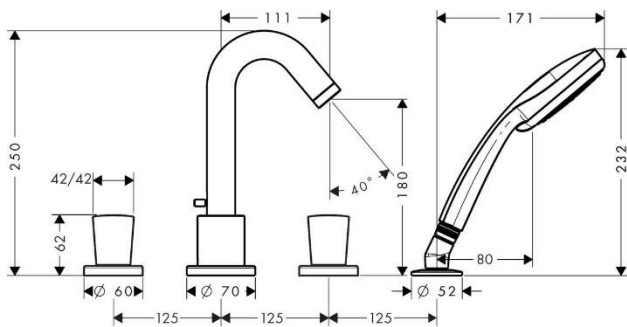

Brand : HASNGROHE, Germany
 Name : LOGIS 3-hole rim mounted bath mixer
 Item Code : 71313.000
 Designer : hansgrohe
 Color / Finish : Chrome
 Dimensions : Overall (LxWxH in cm)
 32 x 20.6x 25cm

Product info:

- consists of: 3-hole rim mounted single lever bath mixer, hand shower
- projection 111 mm
- connection type: basic set
- spray type mixer: normal spray
- spray type hand shower: Rain
- maximum pull-out length of hand shower: 1.60 m
- flow rate for bath spout at 3 bar: 18 l/min
- flow rate of hand shower at 3 bar: 15 l/min
- ceramic cartridge
- temperature limitation adjustable

Add-on

- 1 x 13439.180 basic set for 3-hole rim-mounted tub mixer

Technology

Flowchart

Flushing of pipe must be done before fittings are installed. Failure to do so voids the warranty.

Follow cleaning instructions and avoid using any harmful chemicals.