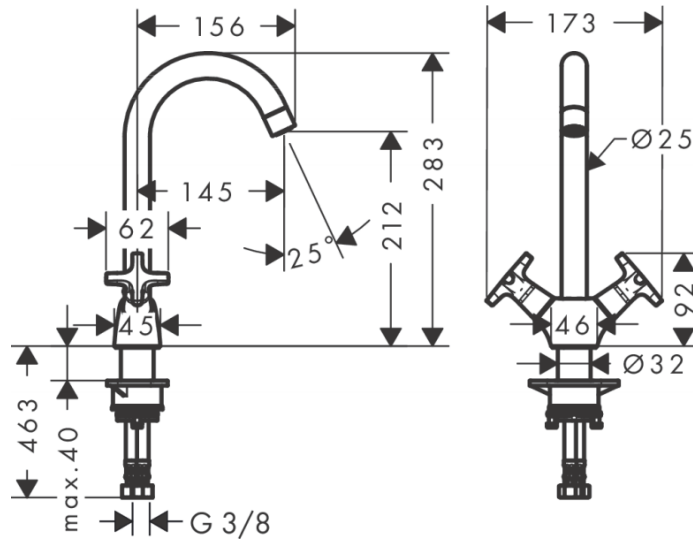

Brand : HANSGROHE, Germany
 Name : LOGIS 2-handle Kitchen Mixer 220 1jet
 Item Code : 71285.000
 Designer : Hansgrohe
 Color / Finish : Chrome
 Dimensions :

Product info

- ComfortZone 220
 - Swivel range adjustable in 3 steps 110°, 150° or 360°
 - Normal spray
 - Connection dimension: DN15
 - Maximum flow rate at 3 bar: 12 l/min
 - Ceramic valves hot/ cold 90°
 - Connection type: G 3/8 connections
 - Suitable for continuous flow water heaters
- Add-on
- 2 x Angle valve 1/2 x 3/8 with conical nut