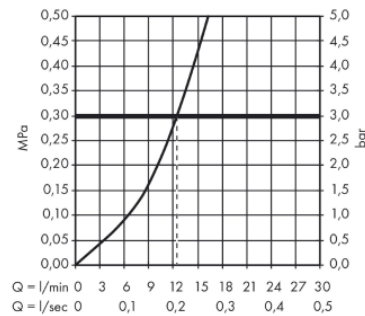

Flushing of pipe must be done before fittings are installed. Failure to do so voids the warranty.
Follow cleaning instructions and avoid using any harmful chemicals.
All information is for reference only. Installation shall always be based on the specs provided with actual delivered items.
For more info, visit www.kuysen.com