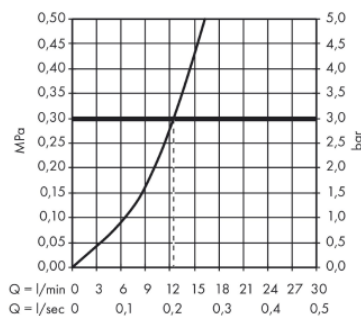

Flushing of pipe must be done before fittings are installed. Failure to do so voids the warranty.
Follow cleaning instructions and avoid using any harmful chemicals.
All information is for reference only. Installation shall always be based on the specs provided with actual delivered items.
For more info, visit www.kuysen.com