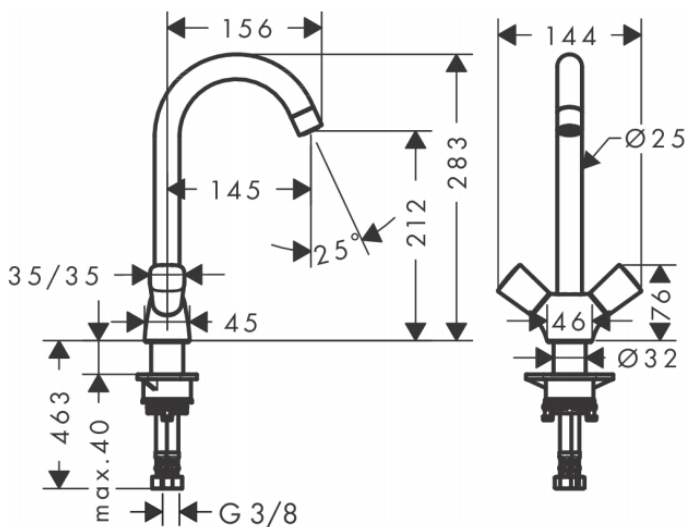

Brand : HANSGROHE, Germany
 Name : LOGIS 2-handle Kitchen Mixer 220 1jet
 Item Code : 71280.000
 Designer : Hansgrohe
 Color / Finish : Chrome
 Dimensions :

Product info

- ComfortZone 220
 - Swivel range adjustable in 3 steps 110°, 150° or 360°
 - Normal spray
 - Connection dimension: DN15
 - Maximum flow rate at 3 bar: 12 l/min
 - Ceramic valves hot/ cold 90°
 - Connection type: G 3/8 connections
 - Suitable for continuous flow water heaters
- Add-on
- 2 x Angle valve 1/2 x 3/8 with conical nut