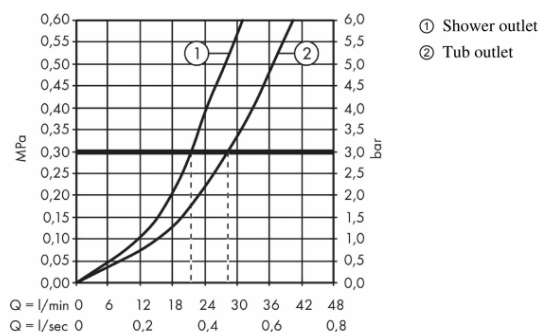

Product info:

- connection type: basic set
- min. operating pressure: 1 bar
- max. operating pressure: 10 bar
- ceramic cartridge
- temperature limitation adjustable
- diverter with automatic resetting
- non-return valve

Add-ons

- 1 x 01800.180 Universal ibox
- 1 x 97759.000 coupling set

Flowchart

Flushing of pipe must be done before fittings are installed. Failure to do so voids the warranty.

Follow cleaning instructions and avoid using any harmful chemicals.