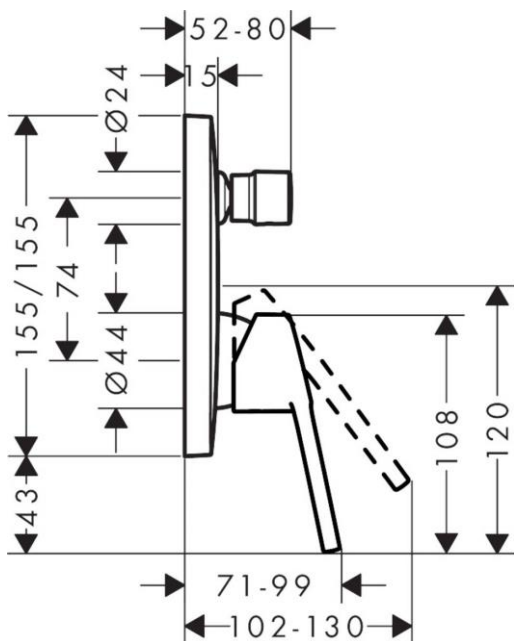

Brand : HANSGROHE, Germany
 Name : LOGIS LOOP single lever bath mixer for concealed installation
 Item Code : 71264.000
 Designer : Hansgrohe
 Color / Finish : Chrome
 Dimensions : Overall (LxWxH in cm)
 13x 15.5x 19.8cm

Product info:

- connection type: basic set
- min. operating pressure: 1 bar
- max. operating pressure: 10 bar
- ceramic cartridge
- temperature limitation adjustable
- diverter with automatic resetting
- non-return valve

Add-ons

- 1 x 01800.180 Universal ibox
- 1 x 97759.000 coupling set

Flowchart

Flushing of pipe must be done before fittings are installed. Failure to do so voids the warranty.

Follow cleaning instructions and avoid using any harmful chemicals.