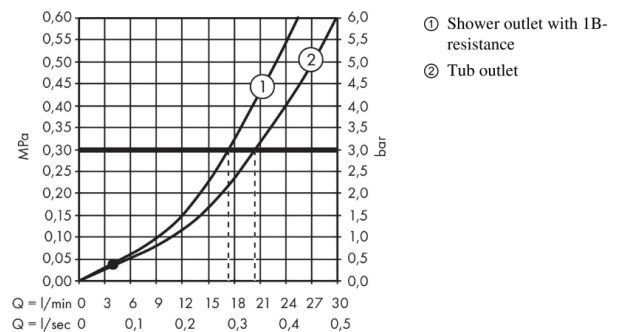

Technology

Flowchart