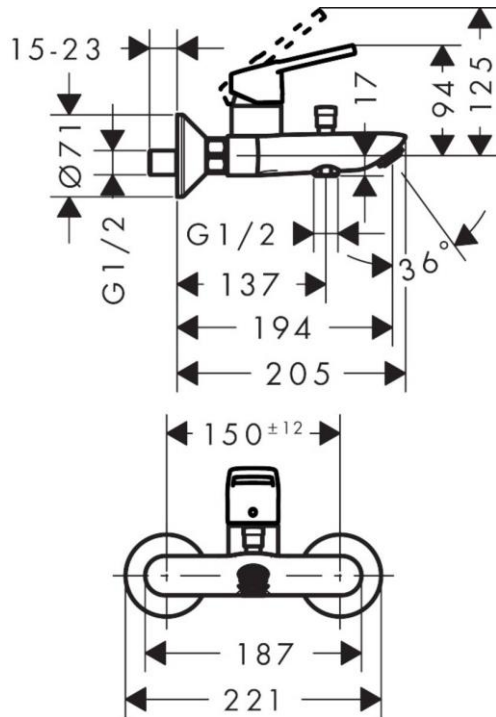

Brand : HANSGROHE, Germany
Name : LOGIS LOOP Single lever bath mixer for exposed installation
Item Code : 71244.000
Designer : Hansgrohe
Color / Finish : Chrome
Dimensions : Overall (LxWxH in cm)
 22.8 x 22.1x 16.05cm

Product info:

- projection 194 mm
- connection type: s-shaped connections
- center distance: 150 ± 12 mm
- spray type mixer: normal spray
- flow rate for bath spout at 3 bar: 20 l/min
- flow rate of hand shower at 3 bar: 17 l/min
- min. operating pressure: 1 bar
- max. operating pressure: 10 bar
- ceramic cartridge
- temperature limitation adjustable
- diverter with automatic resetting
- non-return valve
- suitable for continuous flow water heaters