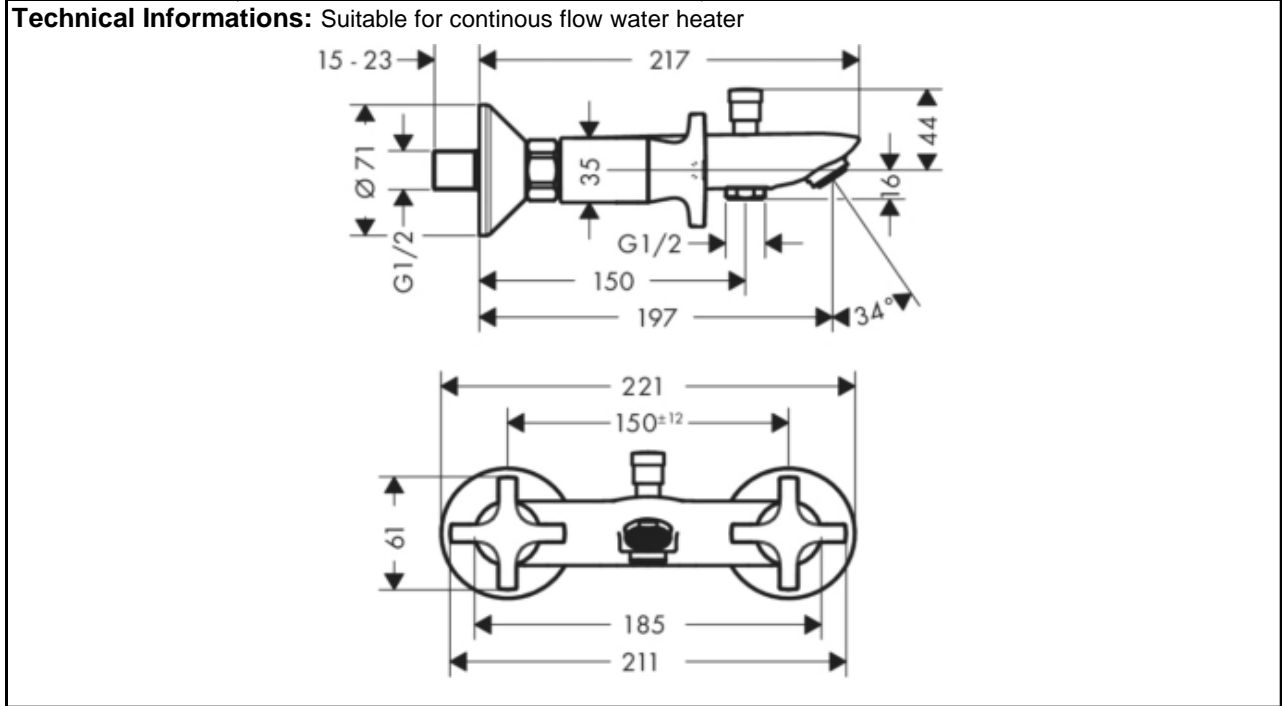

SPECIFICATION SHEET - fittings

BRAND:	hansgrohe	Product Photo: 
ORIGIN:	Germany	
SERIES:	Logis Classic	
PRODUCT DESCRIPTION:	Exposed bath & shower mixer • spray type: normal spray • flow rate handshower: 17 l/min • flow rate bath filler: 20 l/min	
MODEL No.	71240 000	
FINISH/COLOUR:	Chrome-plated	
DIMENSIONS:	217mm x 221mm x Ø71mm 197mm spout projection	
OPTIONAL MATCHING PARTS:		