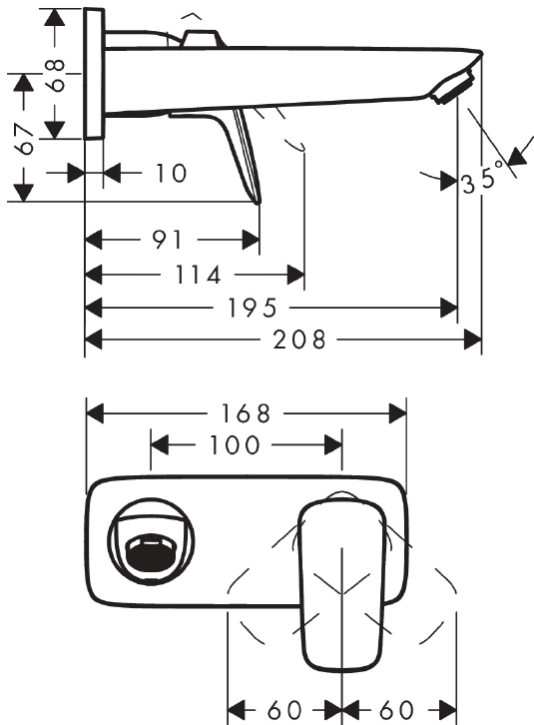

**Brand :** HANSGROHE, Germany  
**Name :** LOGIS single lever basin mixer for concealed installation wall-mounted with spout 19.5 cm  
**Item Code :** 71220.000  
**Designer :** Hansgrohe  
**Color / Finish :** Chrome  
**Dimensions :** Overall (LxWxH in cm)  
 20.8 x 16.8x 10.1cm

**Product info:**

- consists of: single lever basin mixer for concealed installation wall-mounted, non-closing waste set (metal)
- projection 195 mm
- normal spray
- flow rate at 3 bar: 5 l/min
- ceramic cartridge
- temperature limitation adjustable
- suitable for continuous flow water heaters
- handle can be positioned on the right or left, depends on the basic set installation

**Add-on**

- 1 x 13622.180 Basic set for wall-mounted basin mixer
- 1 x P-trap

**Technology**

**Flowchart**

Flushing of pipe must be done before fittings are installed. Failure to do so voids the warranty.  
 Follow cleaning instructions and avoid using any harmful chemicals.  
 All information is for reference only. Installation shall always be based on the specs provided with actual delivered items.  
 For more info, visit [www.kuysen.com](http://www.kuysen.com)