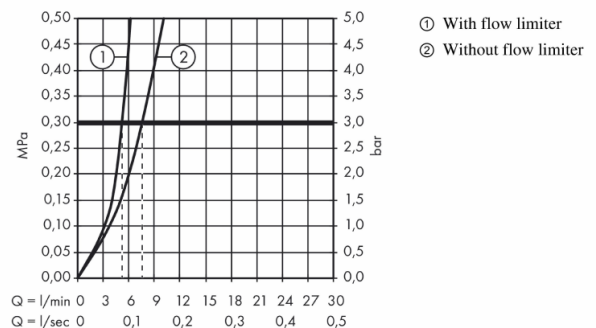

**Product info:**

- consists of: single lever basin mixer for concealed installation wall-mounted, non-closing waste set (metal)
- projection 195 mm
- normal spray
- flow rate at 3 bar: 5 l/min
- ceramic cartridge
- temperature limitation adjustable
- suitable for continuous flow water heaters
- handle can be positioned on the right or left, depends on the basic set installation

**Add-on**

- 1 x 13622.180 Basic set for wall-mounted basin mixer
- 1 x P-trap

**Technology**

**Flowchart**

Flushing of pipe must be done before fittings are installed. Failure to do so voids the warranty.  
 Follow cleaning instructions and avoid using any harmful chemicals.  
 All information is for reference only. Installation shall always be based on the specs provided with actual delivered items.  
 For more info, visit [www.kuysen.com](http://www.kuysen.com)