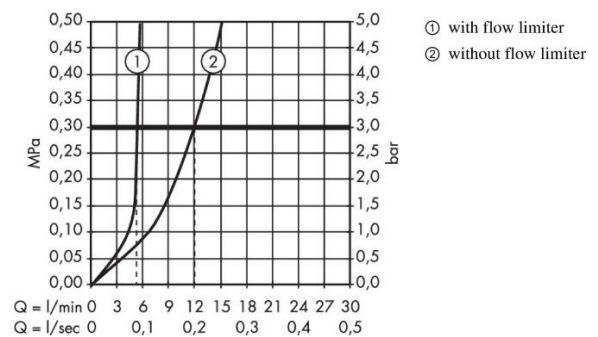

Product info:

- consists of single lever basin mixer, pop-up waste set (synthetic)
- ComfortZone 100
- projection 119 mm
- spray type: normal spray
- flow rate at 3 bar: 5 l/min
- ceramic cartridge
- temperature limitation adjustable
- suitable for continuous flow water heaters
- cold water in middle

Add-ons

- 2 x Angle valve $\frac{1}{2} \times \frac{3}{8}$ with conical nut
- 1 x P-trap

Technology

Flowchart

Flushing of pipe must be done before fittings are installed. Failure to do so voids the warranty.