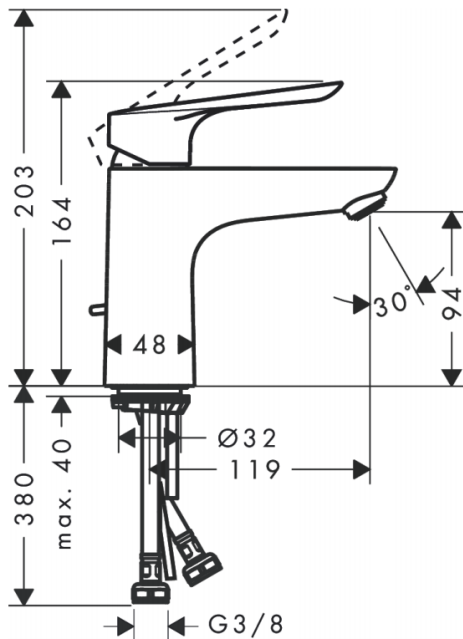

Brand : HASNGROHE, Germany
 Name : LOGIS E Single lever basin mixer 100 with pop-up waste set
 Item Code : 71165.000
 Designer : Hansgrohe
 Color / Finish : Chrome
 Dimensions : Overall (LxWxH in cm)
 43.1x 4.5x 58.2cm

Product info:

- consists of single lever basin mixer, pop-up waste set (synthetic)
- ComfortZone 100
- projection 119 mm
- spray type: normal spray
- flow rate at 3 bar: 5 l/min
- ceramic cartridge
- temperature limitation adjustable
- suitable for continuous flow water heaters
- cold water in middle

Add-ons

- 2 x Angle valve $\frac{1}{2} \times \frac{3}{8}$ with conical nut
- 1 x P-trap

Technology

Flowchart

Flushing of pipe must be done before fittings are installed. Failure to do so voids the warranty.