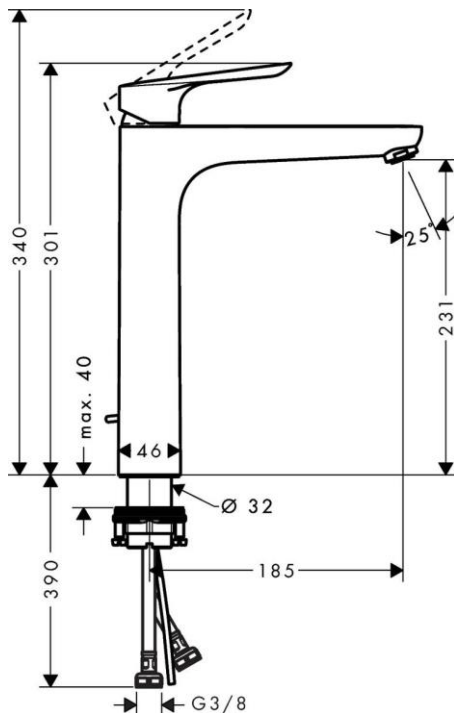

Brand : HASNGROHE, Germany
 Name : LOGIS E Single lever basin mixer 230 with pop-up waste set
 Item Code : 71162.000
 Designer : Hansgrohe
 Color / Finish : Chrome
 Dimensions : Overall (LxWxH in cm)
 32.1 x 4.6x 73cm

Product info:

- consists of: single lever basin mixer, pop-up waste set (synthetic)
- ComfortZone 230
- projection 185 mm
- normal spray
- flow rate at 3 bar: 5 l/min
- ceramic cartridge
- temperature limitation adjustable
- suitable for continuous flow water heaters

Add-ons

- 2 x Angle valve $\frac{1}{2} \times \frac{3}{8}$ with conical nut
- 1 x P-trap

Technology

Flowchart

Flushing of pipe must be done before fittings are installed. Failure to do so voids the warranty.