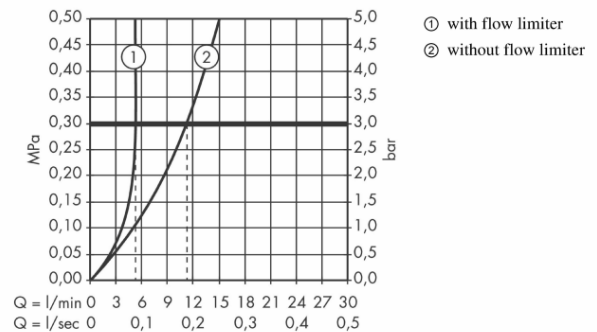

Product info:

- consists of: single lever basin mixer, pop-up waste set (synthetic)
- ComfortZone 230
- projection 185 mm
- normal spray
- flow rate at 3 bar: 5 l/min
- ceramic cartridge
- temperature limitation adjustable
- suitable for continuous flow water heaters

Add-ons

- 2 x Angle valve $\frac{1}{2} \times \frac{3}{8}$ with conical nut
- 1 x P-trap

Technology

Flowchart

Flushing of pipe must be done before fittings are installed. Failure to do so voids the warranty.