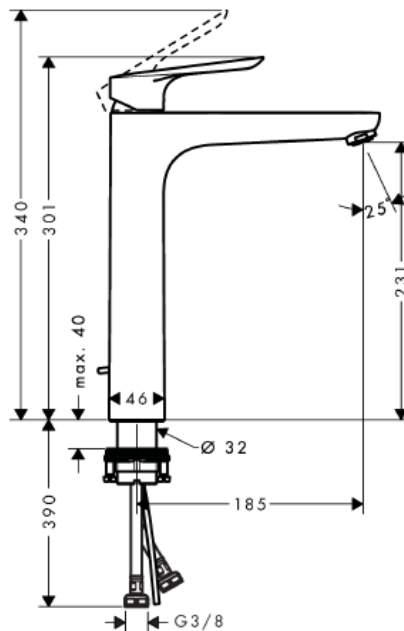

SPECIFICATION SHEET - fittings

BRAND:	hansgrohe	Product Photo:
ORIGIN:	Germany	
SERIES:	Logis E	
PRODUCT DESCRIPTION:	Single lever basin mixer 230 • with pop-up waste set G 1 ¼" • spray type: normal spray • flow rate: 5 l/min	
MODEL No.	71162 000	
FINISH/COLOUR:	Chrome-plated	
DIMENSIONS:	301mm height 185mm spout projection	
OPTIONAL MATCHING PARTS:	2x angle valve ½"x¾" 1x basin waste trap 1¼"	

Technical Informations: Suitable for continous flow water heater

REMINDER:	Pipe flushing must be done before faucets are installed. Failure to do so voids the warranty.
	Do not use cleaners containing abrasive cleansers, ammonia, bleach, acids, waxes, alcohol, solvents or other products not recommended for chrome.
	All information is for reference only, installation shall always be based on the actual product delivered.