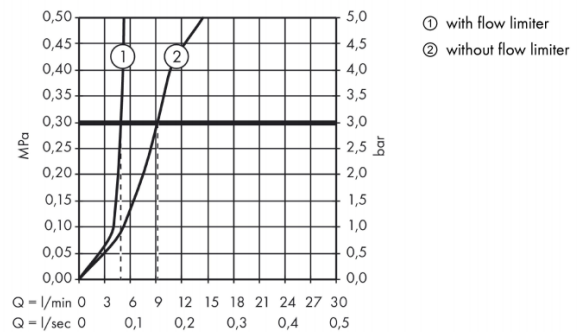

Product info:

- consists of single lever basin mixer, pop-up waste set (synthetic)
- ComfortZone 100
- projection 108 mm
- spray type: normal spray
- flow rate at 3 bar: 5 l/min
- ceramic cartridge
- temperature limitation adjustable
- suitable for continuous flow water
- cold water in middle position

Add-ons

- 2 x Angle valve $\frac{1}{2} \times \frac{3}{8}$ with conical nut
- 1 x P-trap

Technology

Flowchart

Flushing of pipe must be done before fittings are installed. Failure to do so voids the warranty.