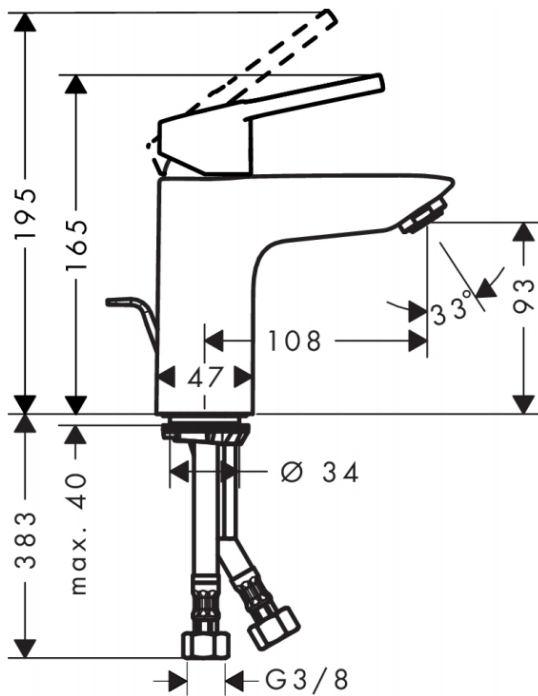

Brand : HANSGROHE, Germany
Name : LOGIS LOOP Single lever basin mixer 100 with pop-up waste set
Item Code : 71154.000
Designer : Hansgrohe
Color / Finish : Chrome
Dimensions : Overall (LxWxH in cm)
 15.4x 4.7x 56.9cm

Product info:

- consists of single lever basin mixer, pop-up waste set (synthetic)
- ComfortZone 100
- projection 108 mm
- spray type: normal spray
- flow rate at 3 bar: 5 l/min
- ceramic cartridge
- temperature limitation adjustable
- suitable for continuous flow water
- cold water in middle position

Add-ons

- 2 x Angle valve $\frac{1}{2} \times \frac{3}{8}$ with conical nut
- 1 x P-trap

Technology

Flowchart

Flushing of pipe must be done before fittings are installed. Failure to do so voids the warranty.