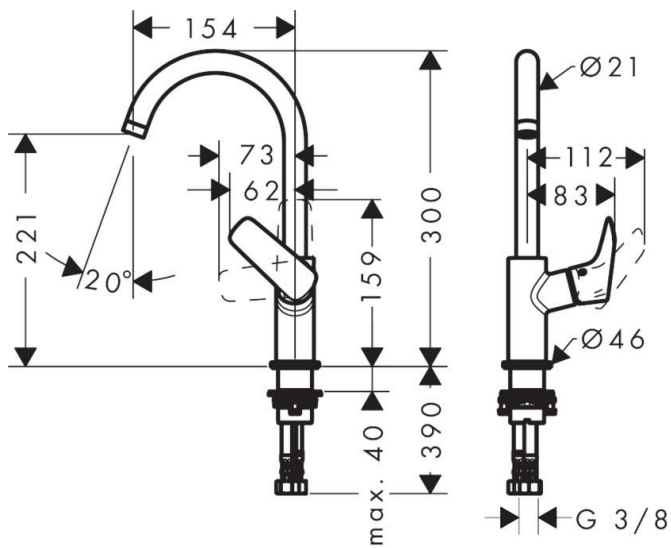

Brand : HANSGROHE, Germany
 Name : LOGIS single lever basin mixer 210
 CoolStart with pop-up waste
 Item Code : 71130.000
 Designer : Hansgrohe
 Color / Finish : Chrome
 Dimensions : Overall (LxWxH in cm)
 17.7 x 4.6 x 69cm

Product info:

- consists of: single lever basin mixer, pop-up waste set (synthetic)
- ComfortZone 210
- projection 154 mm
- swivel range 120°
- spray type: normal spray
- flow rate at 3 bar: 5 l/min
- ceramic cartridge
- temperature limitation adjustable
- suitable for continuous flow water heaters
- handle position on the side: bottom-side at the base body (not suitable for wash bowls)

Add-on

- 2 x Angle valve 1/2 x 3/8 with conical nut
- 1 x P-trap

Technology

Flowchart

Flushing of pipe must be done before fittings are installed. Failure to do so voids the warranty.

Follow cleaning instructions and avoid using any harmful chemicals.