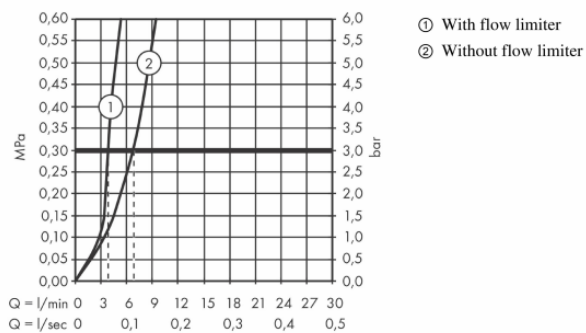

Product info:

- consists of: single lever basin mixer, pop-up waste set (synthetic)
- ComfortZone 210
- projection 154 mm
- swivel range 120°
- spray type: normal spray
- flow rate at 3 bar: 5 l/min
- ceramic cartridge
- temperature limitation adjustable
- suitable for continuous flow water heaters
- handle position on the side: bottom-side at the base body (not suitable for wash bowls)

Add-on

- 2 x Angle valve 1/2 x 3/8 with conical nut
- 1 x P-trap

Technology

Flowchart

Flushing of pipe must be done before fittings are installed. Failure to do so voids the warranty.

Follow cleaning instructions and avoid using any harmful chemicals.