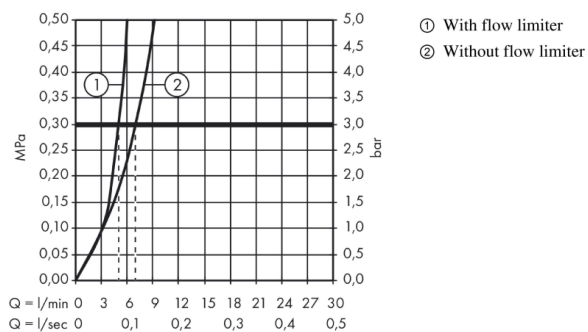

Product info:

- consists of: single lever basin mixer, pop-up waste set (synthetic)
- ComfortZone 190
- projection 166 mm
- normal spray
- flow rate at 3 bar: 5 l/min
- ceramic cartridge
- temperature limitation adjustable
- suitable for continuous flow water heaters

Add-on

- 2 x Angle valve $\frac{1}{2} \times \frac{3}{8}$ with conical nut
- 1 x P-trap

Technology

Flowchart

Flushing of pipe must be done before fittings are installed. Failure to do so voids the warranty.