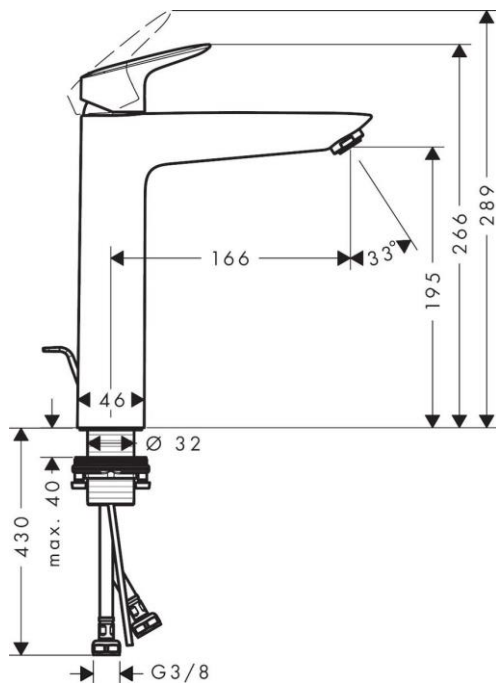

Brand : HANSGROHE, Germany
Name : LOGIS Single lever basin mixer with pop-up waste set
Item Code : 71090.000
Designer : hansgrohe
Color / Finish : Chrome
Dimensions : Overall (LxWxH in cm)
 12.2 x 4.6 x 71.9cm

Product info:

- consists of: single lever basin mixer, pop-up waste set (synthetic)
- ComfortZone 190
- projection 166 mm
- normal spray
- flow rate at 3 bar: 5 l/min
- ceramic cartridge
- temperature limitation adjustable
- suitable for continuous flow water heaters

Add-on

- 2 x Angle valve $\frac{1}{2} \times \frac{3}{8}$ with conical nut
- 1 x P-trap

Technology

Flowchart

Flushing of pipe must be done before fittings are installed. Failure to do so voids the warranty.