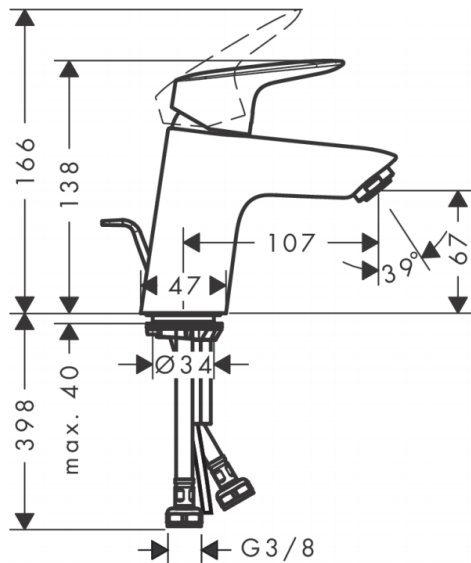

**Brand :** HANSGROHE, Germany  
**Name :** LOGIS single lever basin mixer 70  
 CoolStart with pop-up waste  
**Item Code :** 71072.000  
**Designer :** Hansgrohe  
**Color / Finish :** Chrome  
**Dimensions :** Overall (LxWxH in cm)  
 13.05 x 4.7 x 13.8cm

**Product info:**

- consists of: single lever basin mixer, pop-up waste set (synthetic)
- ComfortZone 70
- projection 107 mm
- spray type: normal spray
- flow rate at 3 bar: 5 l/min
- ceramic cartridge
- temperature limitation adjustable
- suitable for continuous flow water heaters
- cold water in middle position

**Add-on**

- 2 x Angle valve  $\frac{1}{2} \times \frac{3}{8}$  with conical nut
- 1 x P-trap

**Technology**

**Flowchart**

Flushing of pipe must be done before fittings are installed. Failure to do so voids the warranty.