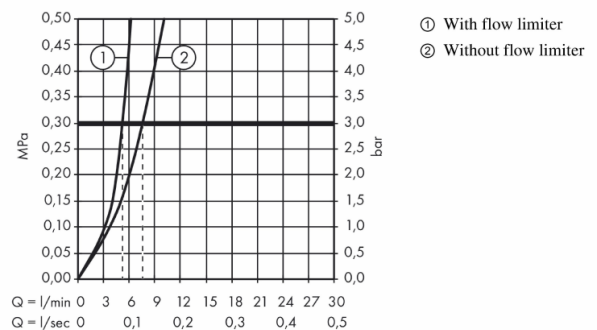

**Product info:**

- consists of: single lever basin mixer, pop-up waste set (synthetic)
- ComfortZone 70
- projection 107 mm
- spray type: normal spray
- flow rate at 3 bar: 5 l/min
- ceramic cartridge
- temperature limitation adjustable
- suitable for continuous flow water heaters
- cold water in middle position

**Add-on**

- 2 x Angle valve  $\frac{1}{2} \times \frac{3}{8}$  with conical nut
- 1 x P-trap

**Technology**

**Flowchart**

Flushing of pipe must be done before fittings are installed. Failure to do so voids the warranty.